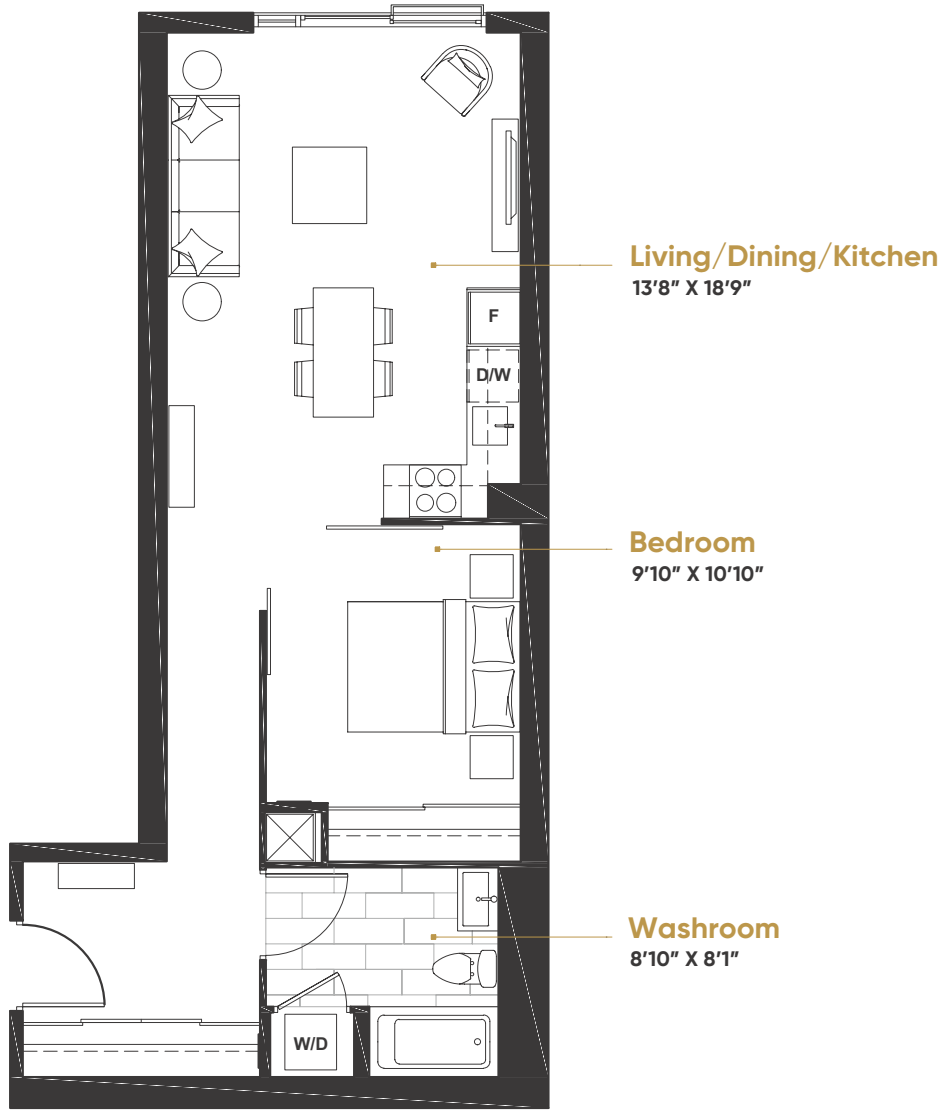

RESIDENCE 2

679 SF

1 BED

1 BATH

Dimensions, sizes, specifications, layouts and materials are approximate only and subject to change without notice. E.& O.E.

B2

FLOORS 3 TO 32