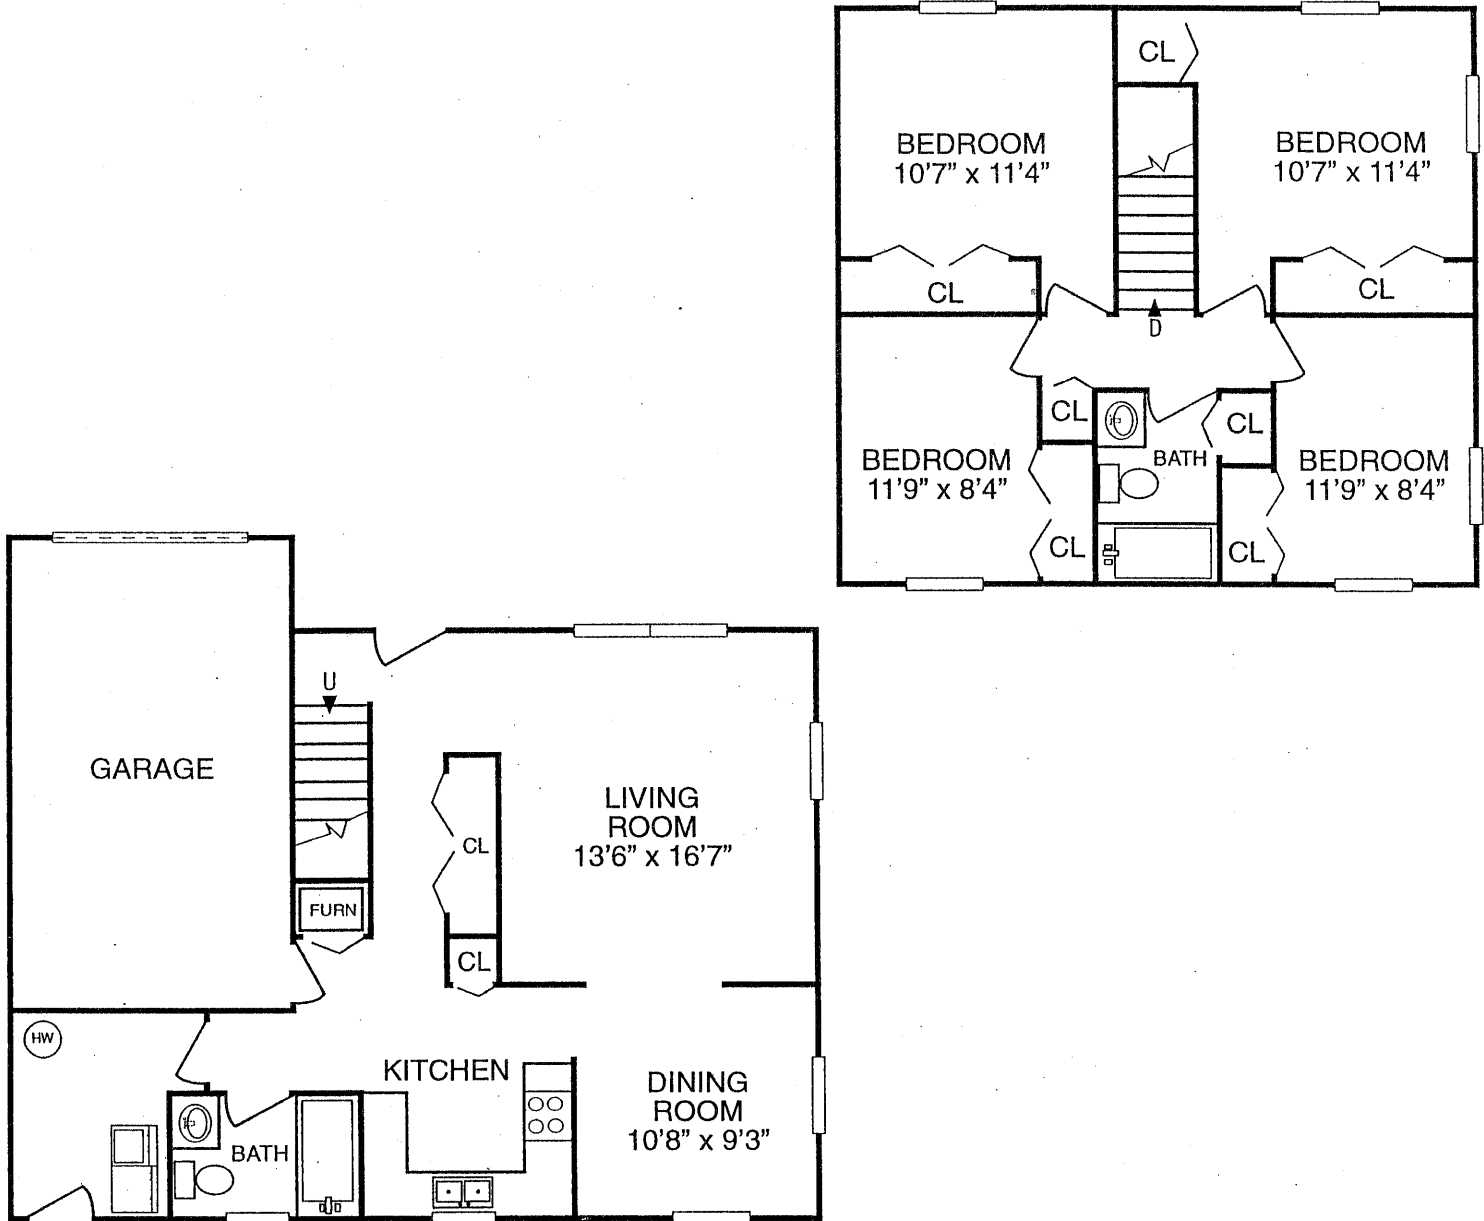

BEACON PLACE
APARTMENTS & TOWNHOMES

FOUR BEDROOM DUPLEX

1445 SQUARE FEET