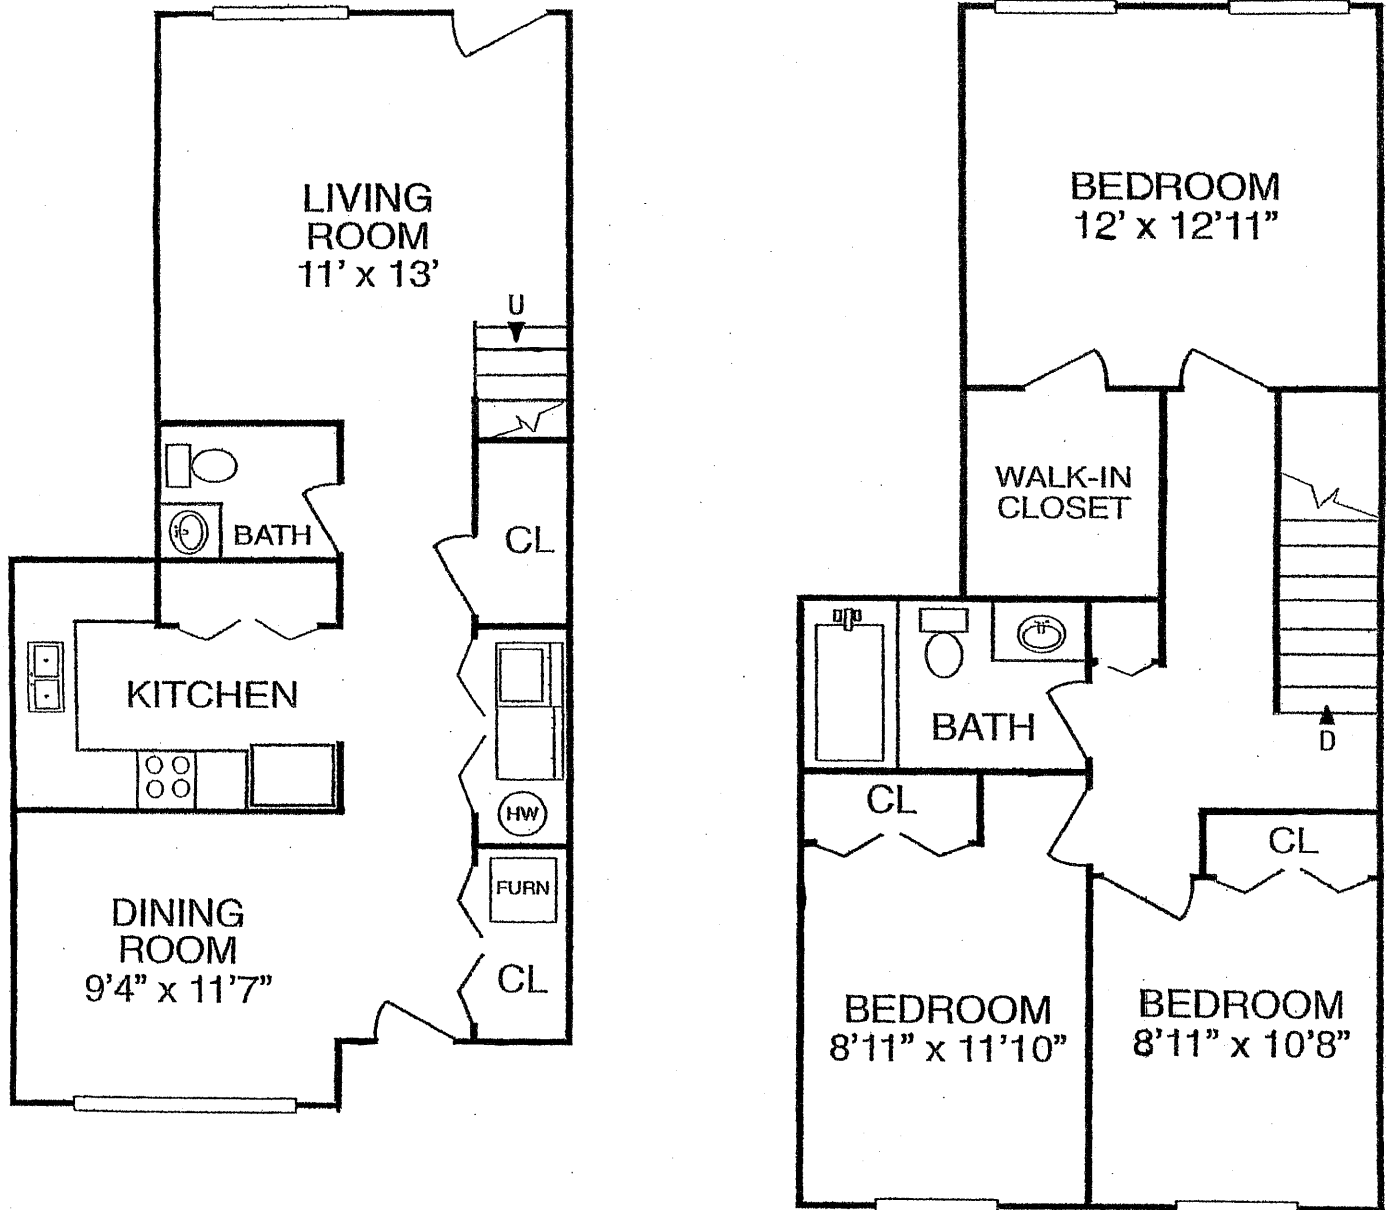

BEACON PLACE
APARTMENTS & TOWNHOMES

THREE BEDROOM TOWNHOME

1260 SQUARE FEET