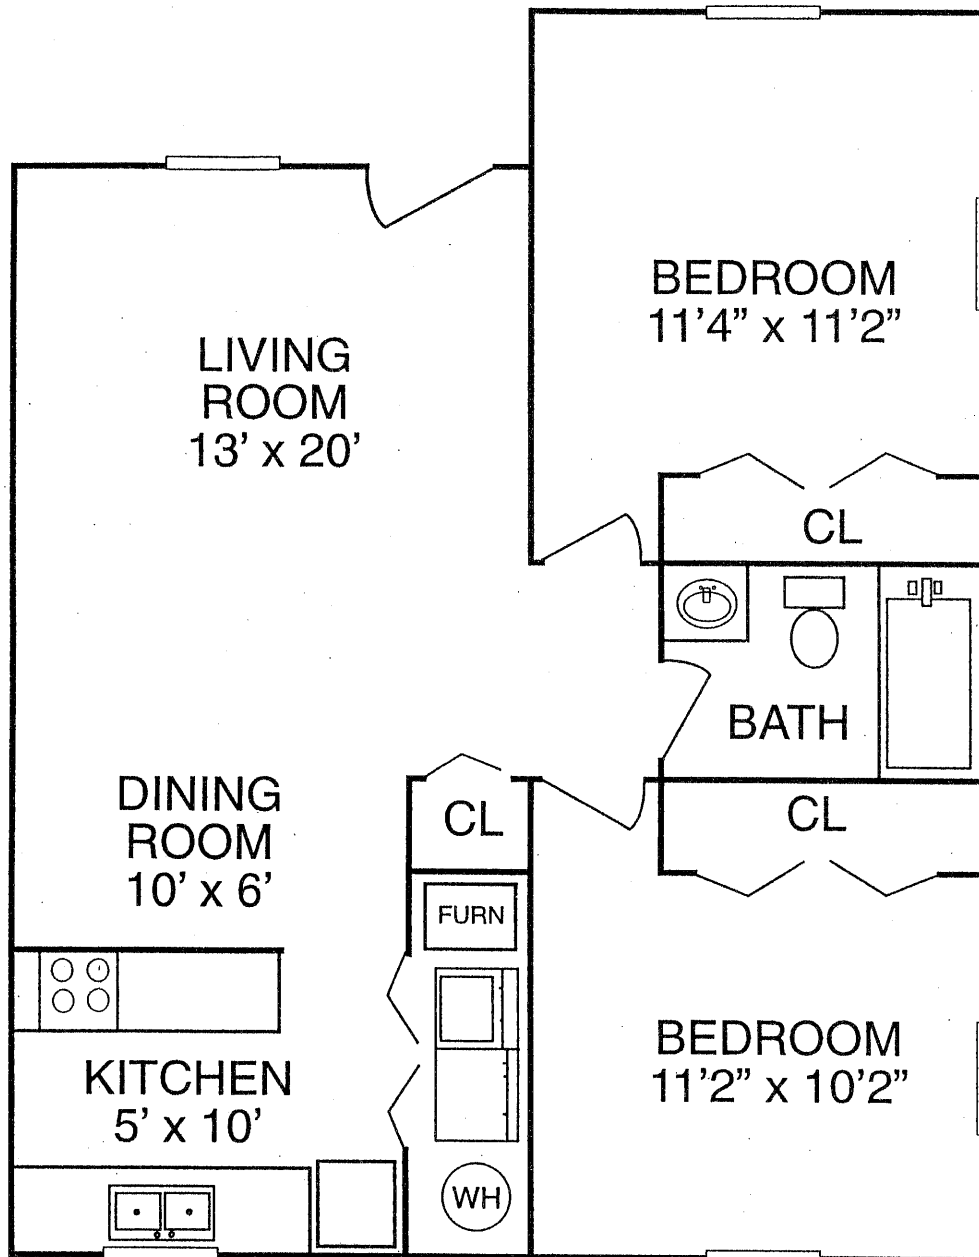

BEACON PLACE
APARTMENTS & TOWNHOMES

TWO BEDROOM END UNIT

780 SQUARE FEET