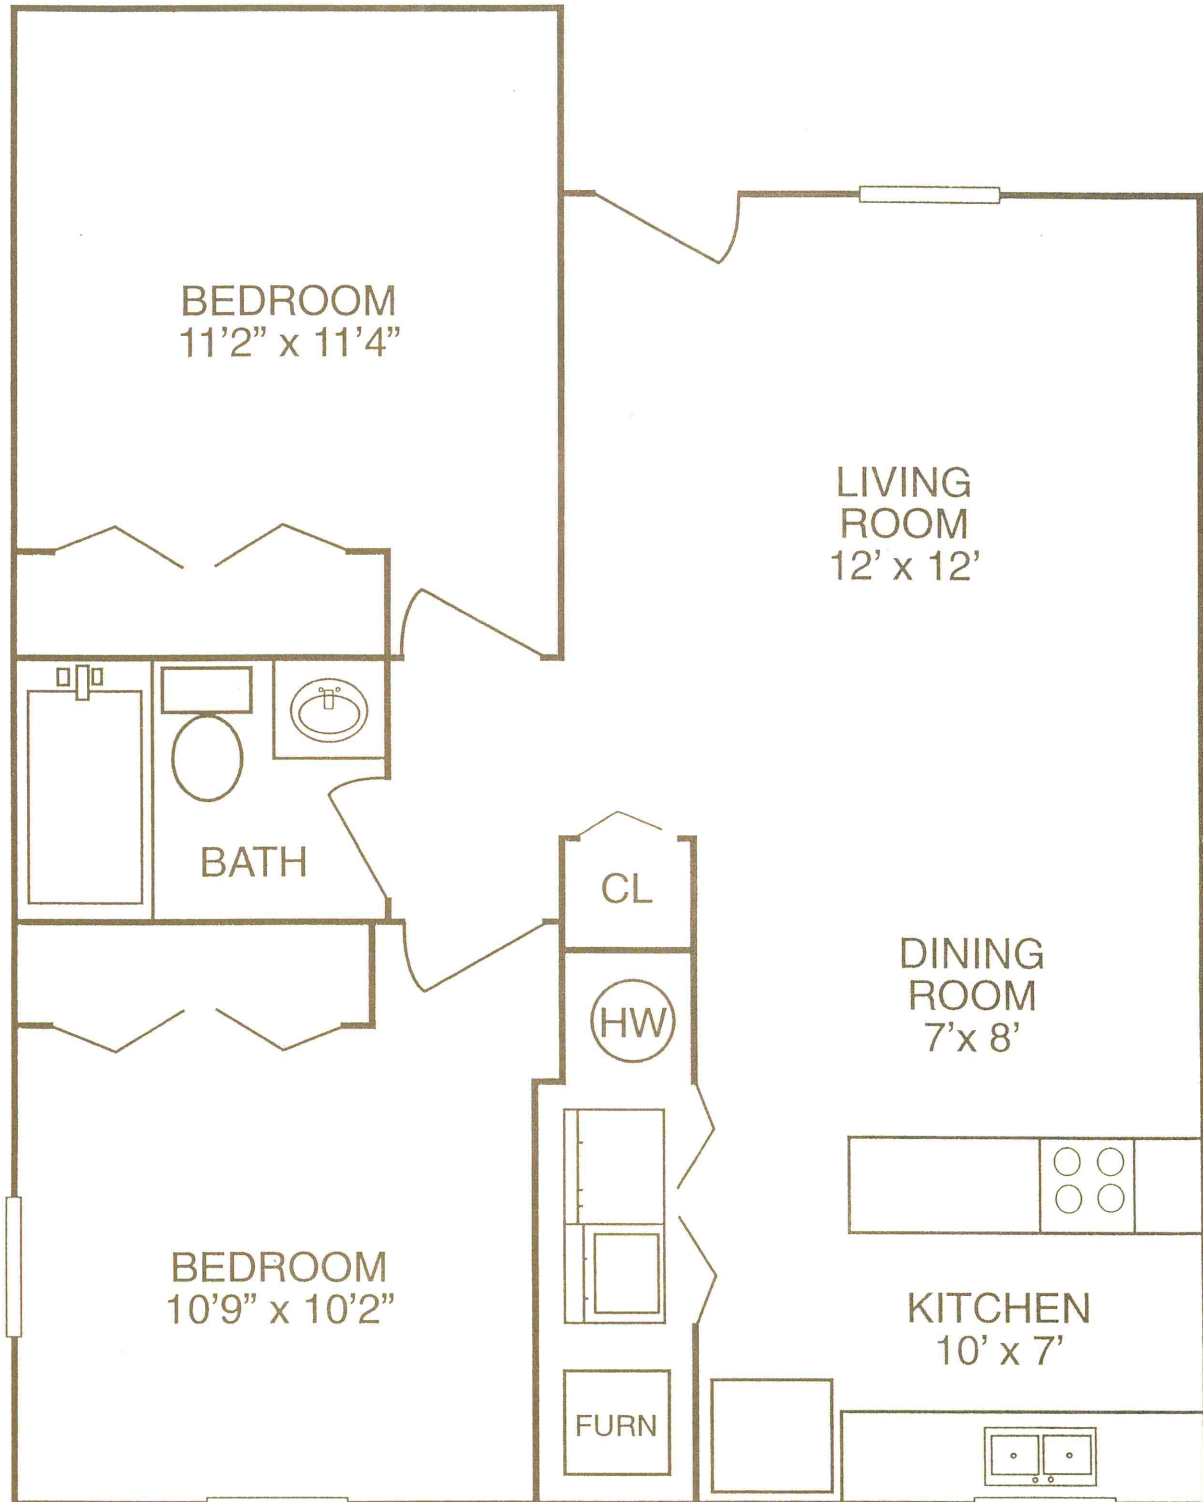

BEACON PLACE
APARTMENTS & TOWNHOMES

TWO BEDROOM APARTMENT

780 SQUARE FEET