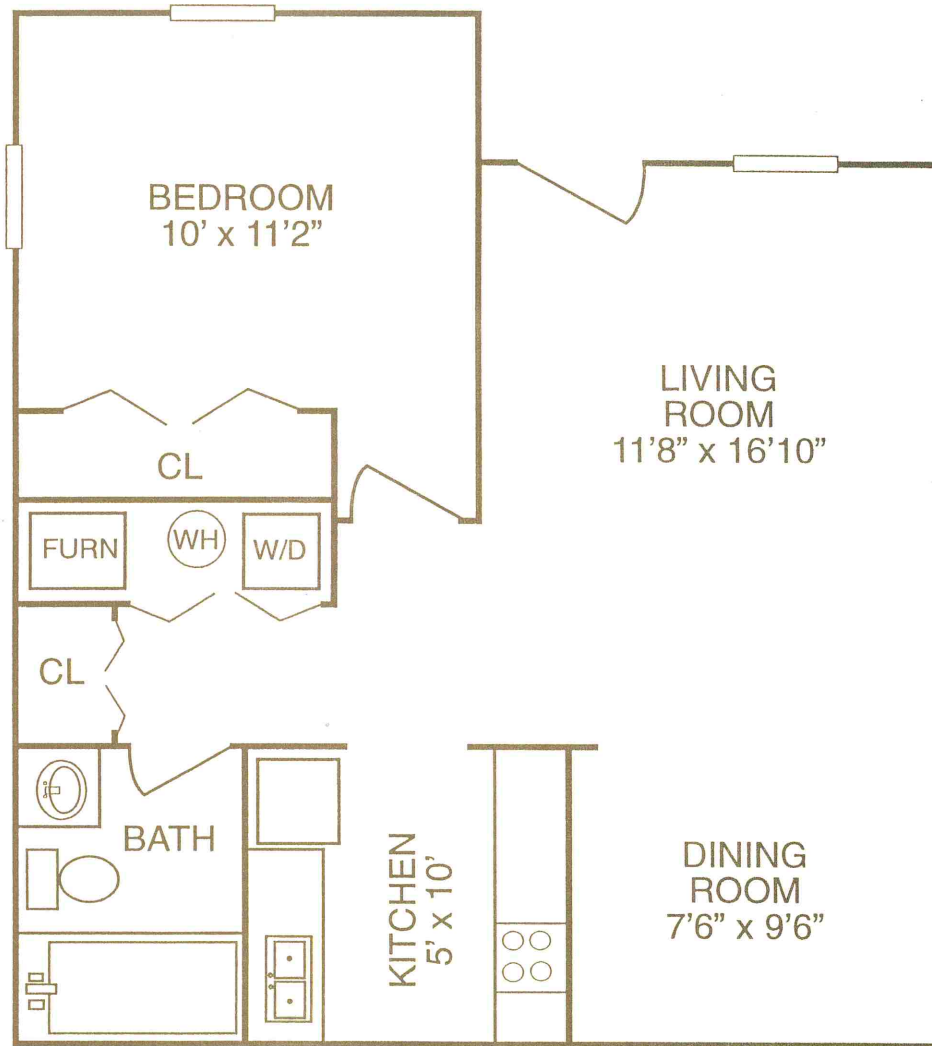

BEACON PLACE
APARTMENTS & TOWNHOMES

ONE BEDROOM APARTMENT

617 SQUARE FEET