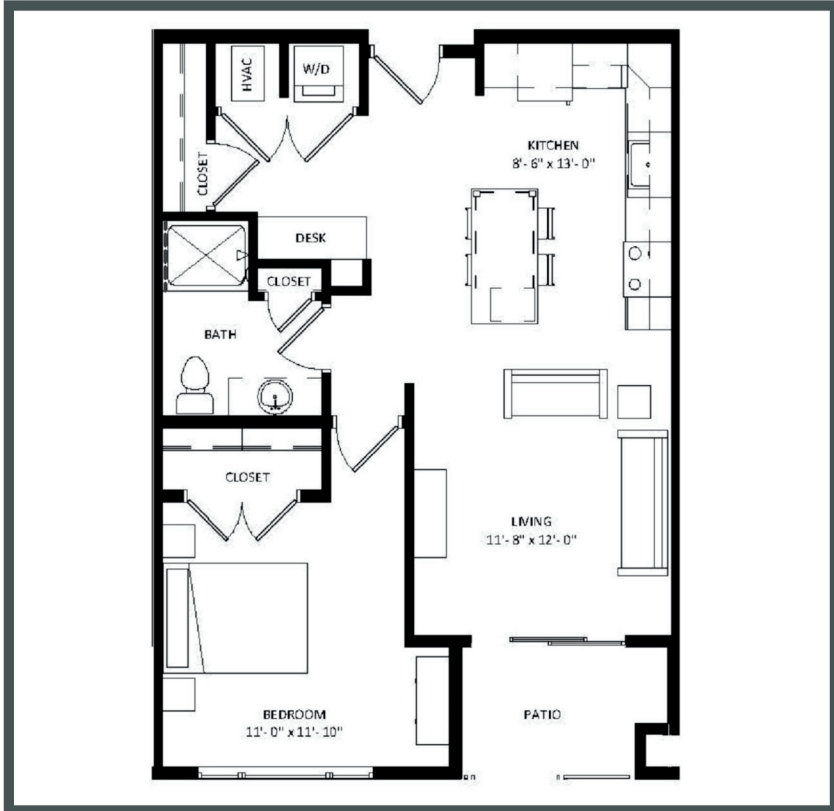

THE POST

Unit 111 - 759 sq ft - 1 Bed/ 1 Bath

Monthly Rent: _____

Availability Date: _____

Underground Parking: _____

Notes: _____

AVANTE
PROPERTIES

Follow Us @AvanteProperties  