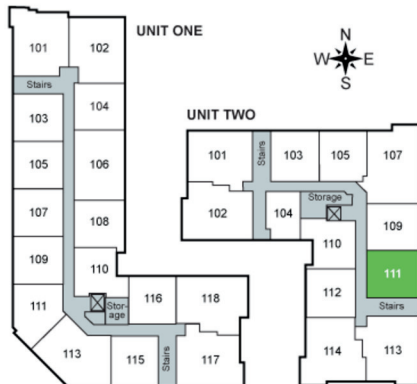

RIVA

APARTMENTS

Unit 2-111 - 763 sq ft - 1 Bed / 1 Bath

Monthly Rent: _____

Availability Date: _____

Underground Parking: _____

Notes: _____

AVANTE
PROPERTIES