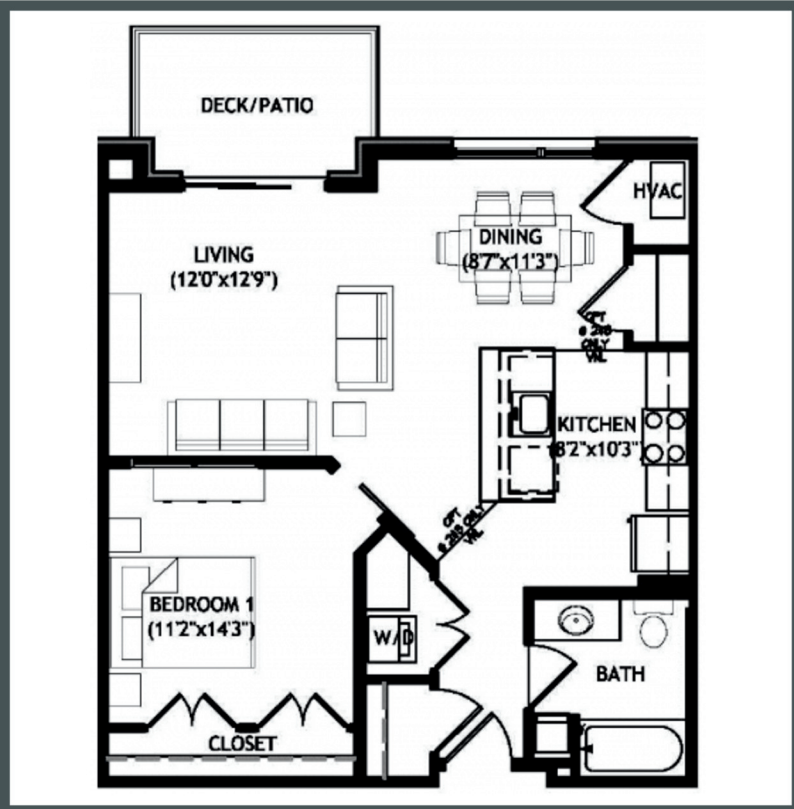

RIVA

APARTMENTS

Unit 2-111 - 763 sq ft - 1 Bed / 1 Bath

Monthly Rent: _____

Availability Date: _____

Underground Parking: _____

Notes: _____

AVANTE
PROPERTIES