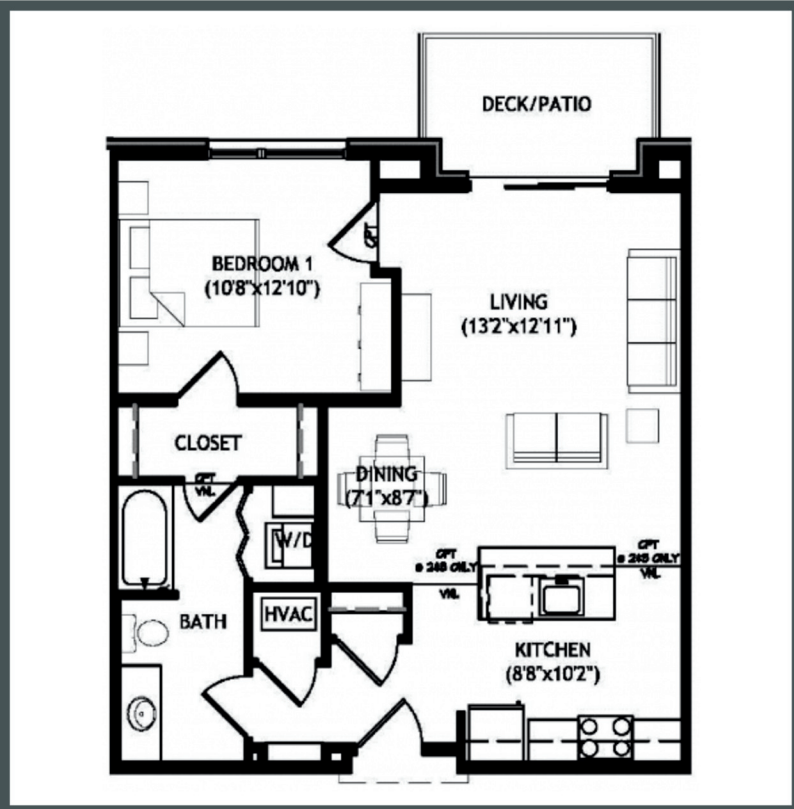

RIVA

APARTMENTS

Unit 1-304 - 763 sq ft - 1 Bed / 1 Bath

Monthly Rent: _____

Availability Date: _____

Underground Parking: _____

Notes: _____

AVANTE
PROPERTIES