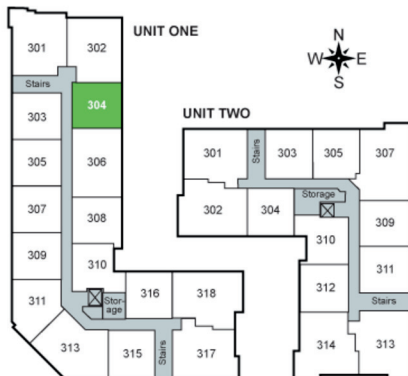

RIVA

APARTMENTS

Unit 1-304 - 763 sq ft - 1 Bed / 1 Bath

Monthly Rent: _____

Availability Date: _____

Underground Parking: _____

Notes: _____

AVANTE
PROPERTIES