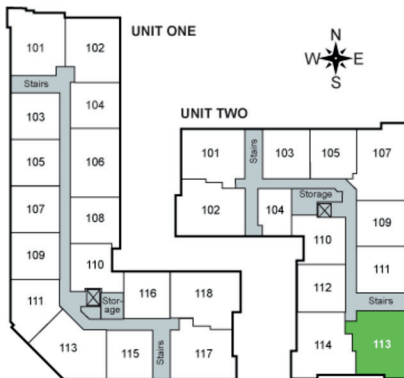

RIVA

APARTMENTS

Unit 2-113 - 1149 sq ft - 2 Bed / 2 Bath

Monthly Rent: _____

Availability Date: _____

Underground Parking: _____

Notes: _____

AVANTE
PROPERTIES