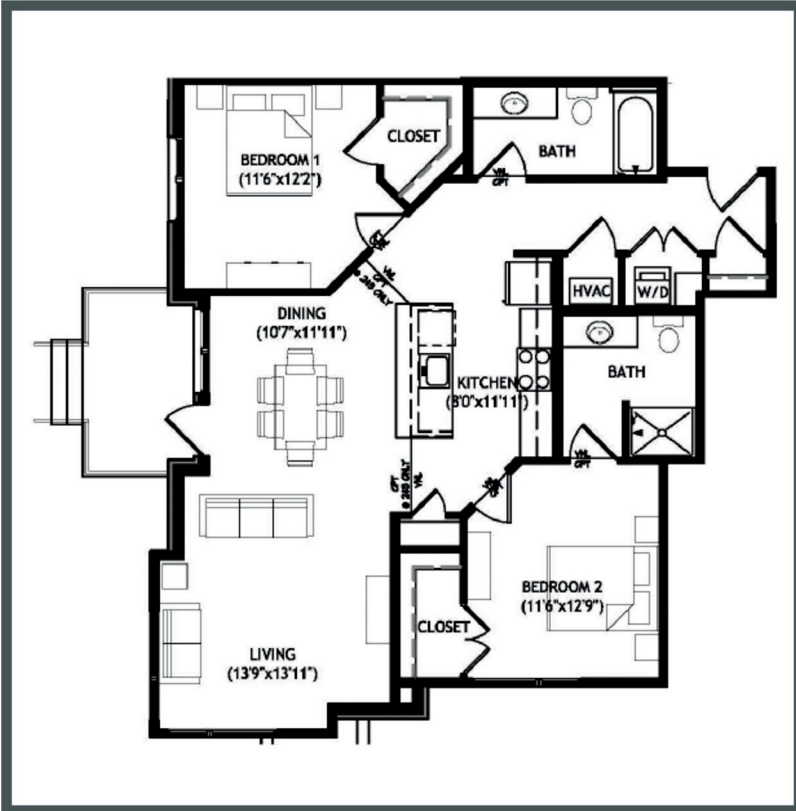

RIVA

APARTMENTS

Unit 1-217 - 1149 sq ft - 2 Bed / 2 Bath

Monthly Rent: _____

Availability Date: _____

Underground Parking: _____

Notes: _____

AVANTE
PROPERTIES