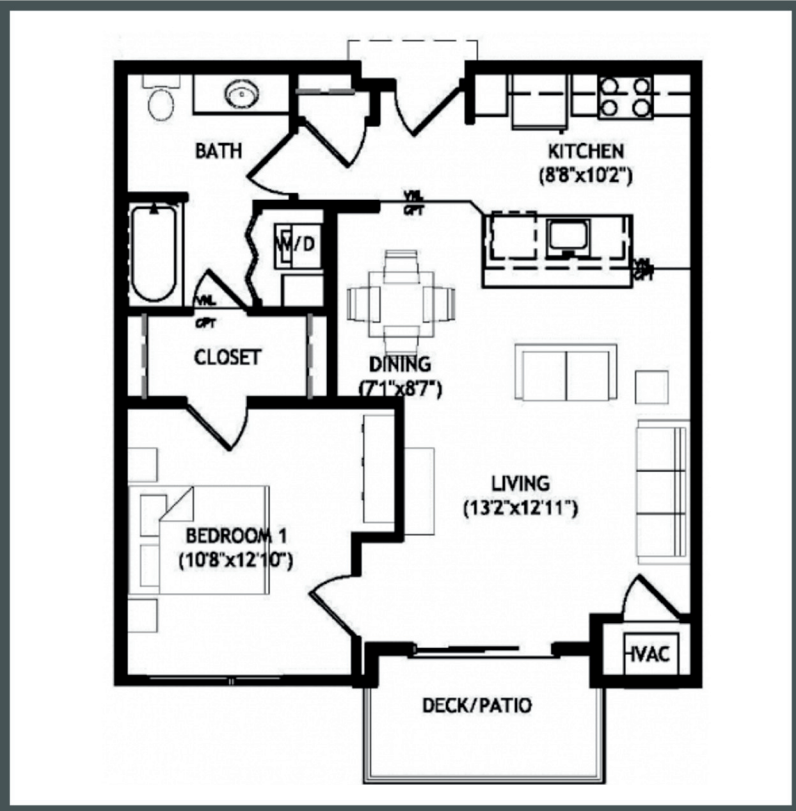

RIVA

APARTMENTS

Unit 2-304 - 763 sq ft - 1 Bed / 1 Bath

Monthly Rent: _____

Availability Date: _____

Underground Parking: _____

Notes: _____

AVANTE
PROPERTIES