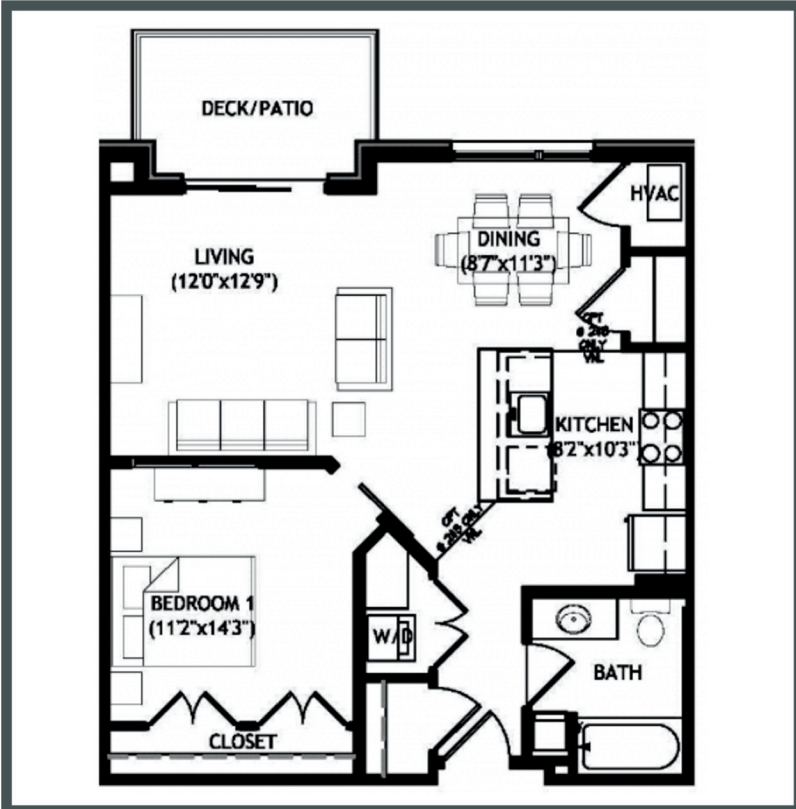

RIVA

APARTMENTS

Unit 1-115 - 763 sq ft - 1 Bed / 1 Bath

Monthly Rent: _____

Availability Date: _____

Underground Parking: _____

Notes: _____

AVANTE
PROPERTIES