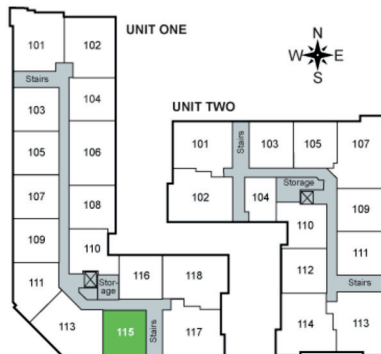

RIVA

APARTMENTS

Unit 1-115 - 763 sq ft - 1 Bed / 1 Bath

Monthly Rent: _____

Availability Date: _____

Underground Parking: _____

Notes: _____

AVANTE
PROPERTIES