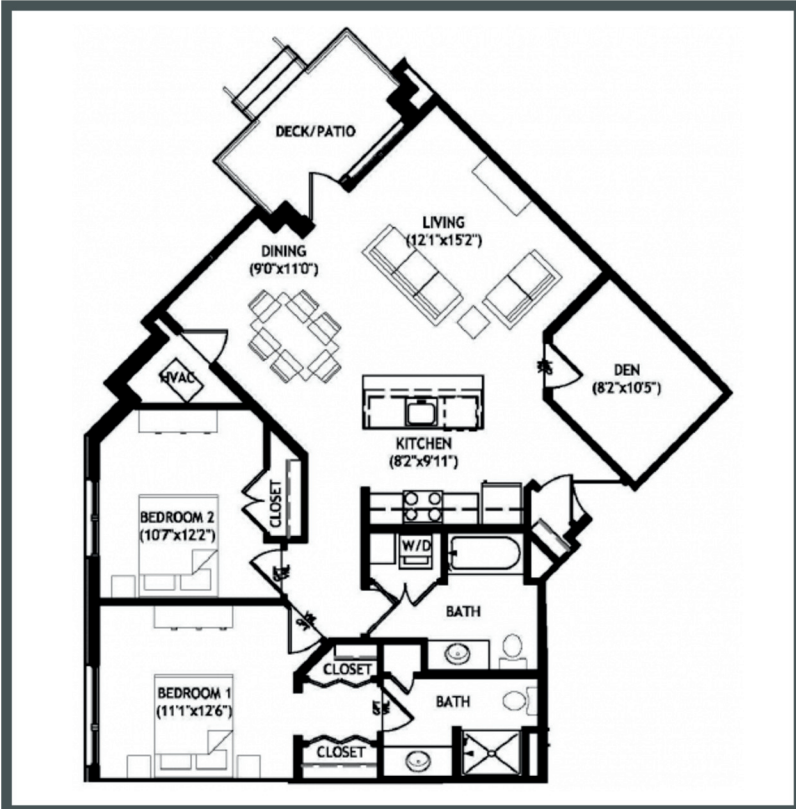

RIVA

APARTMENTS

Unit 1-113 - 1174 sq ft - 2 Bed + Den

Monthly Rent: _____

Availability Date: _____

Underground Parking: _____

Notes: _____

AVANTE
PROPERTIES