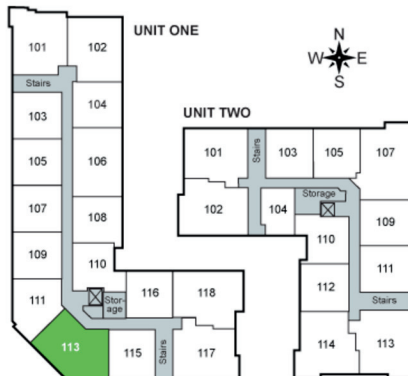

RIVA

APARTMENTS

Unit 1-113 - 1174 sq ft - 2 Bed + Den

Monthly Rent: _____

Availability Date: _____

Underground Parking: _____

Notes: _____

AVANTE
PROPERTIES