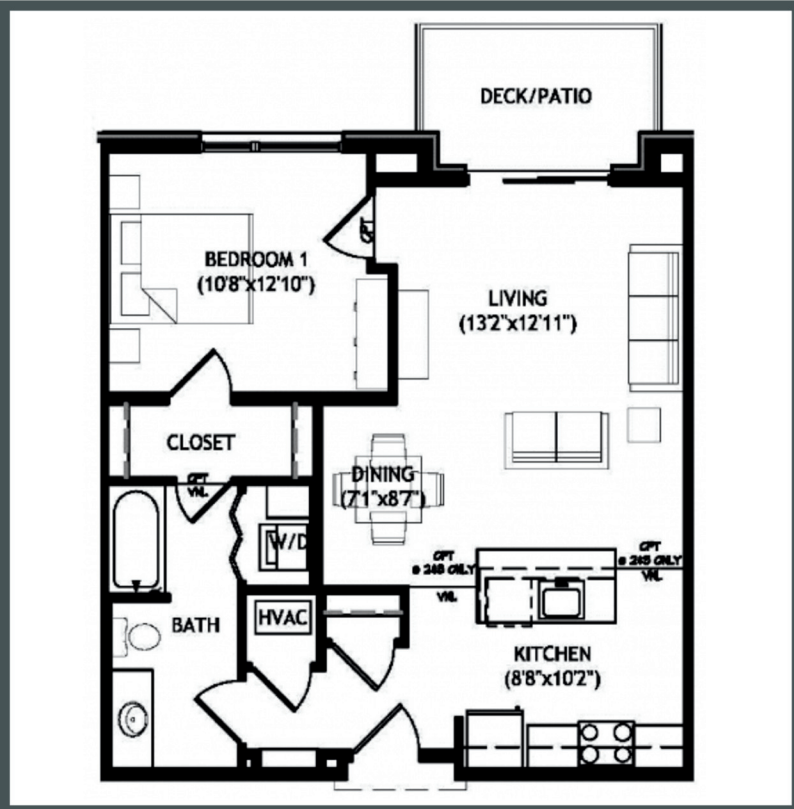

RIVA

APARTMENTS

Unit 2-312 - 763 sq ft - 1 Bed / 1 Bath

Monthly Rent: _____

Availability Date: _____

Underground Parking: _____

Notes: _____

AVANTE
PROPERTIES