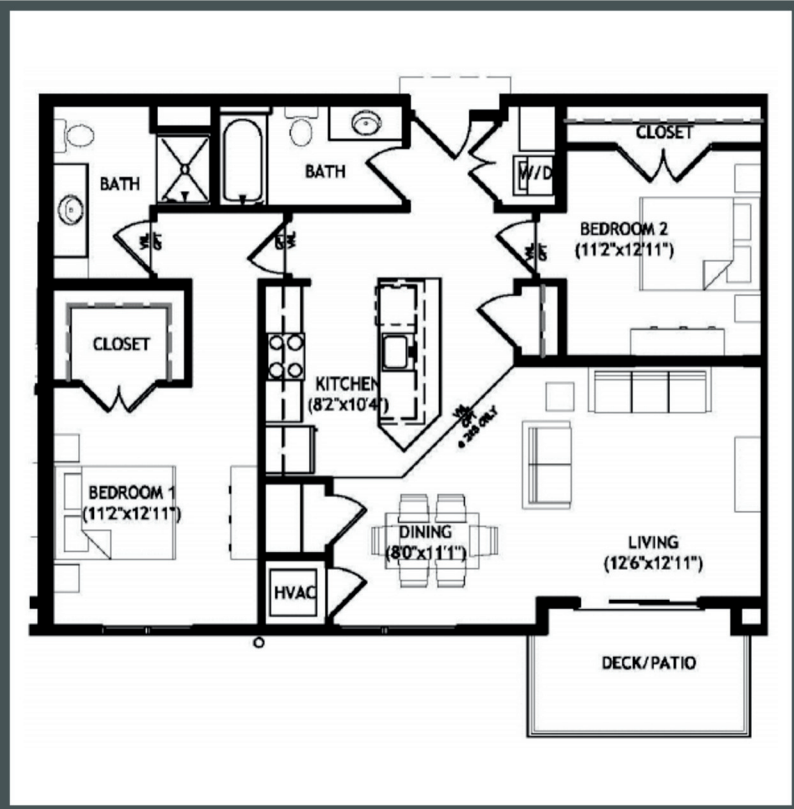

RIVA

APARTMENTS

Unit 1-106 - 1111 sq ft - 2 Bed / 2 Bath

Monthly Rent: _____

Availability Date: _____

Underground Parking: _____

Notes: _____

AVANTE
PROPERTIES