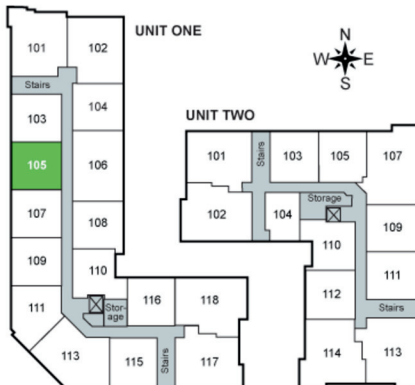

AVANTE
PROPERTIES

Follow Us @AvanteProperties

Get To Know Us @ www.AvanteProperties.com