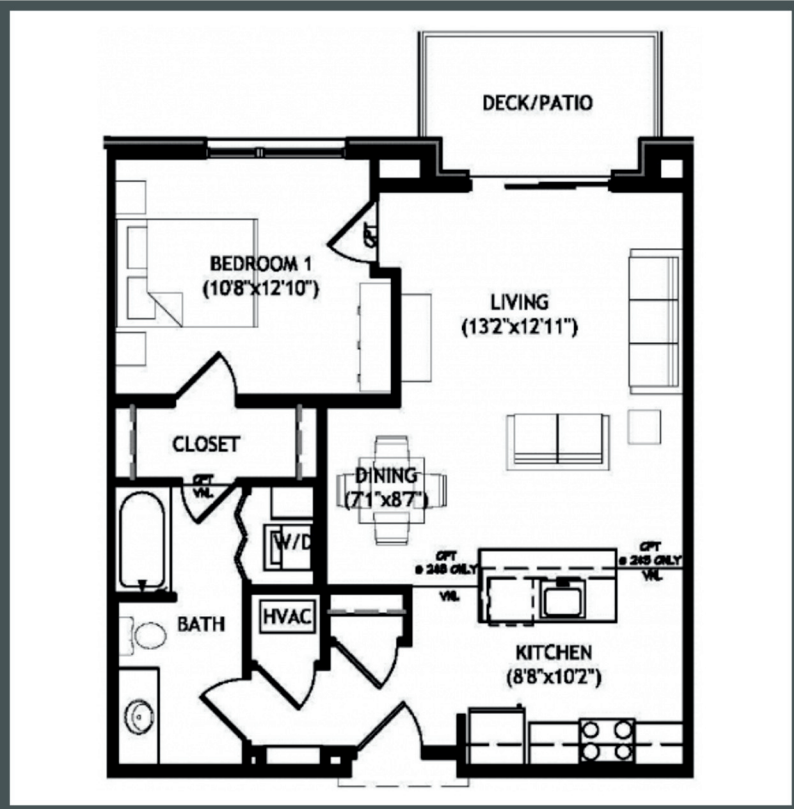

# RIVA

APARTMENTS

Unit 1-105 - 763 sq ft - 1 Bed / 1 Bath

Monthly Rent: \_\_\_\_\_

Availability Date: \_\_\_\_\_

Underground Parking: \_\_\_\_\_

Notes: \_\_\_\_\_

\_\_\_\_\_