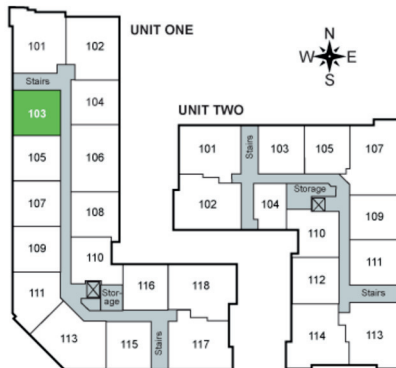

RIVA

APARTMENTS

Unit 1-103 - 763 sq ft - 1 Bed / 1 Bath

Monthly Rent: _____

Availability Date: _____

Underground Parking: _____

Notes: _____

AVANTE
PROPERTIES