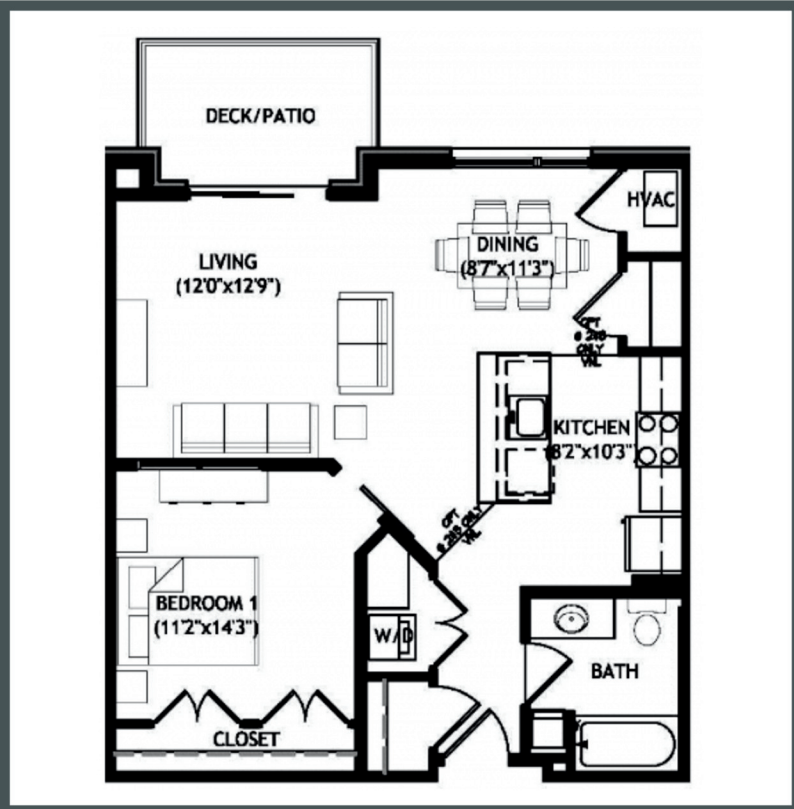

RIVA

APARTMENTS

Unit 1-103 - 763 sq ft - 1 Bed / 1 Bath

Monthly Rent: _____

Availability Date: _____

Underground Parking: _____

Notes: _____

AVANTE
PROPERTIES