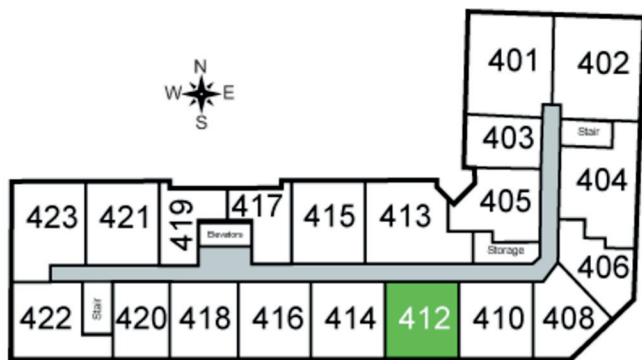

Vista

Unit 412 - 766 sq ft - 1 Bed / 1 Bath

Monthly Rent: _____

Availability Date: _____

Underground Parking: _____

Notes: _____

AVANTE
PROPERTIES

Follow Us @AvanteProperties  