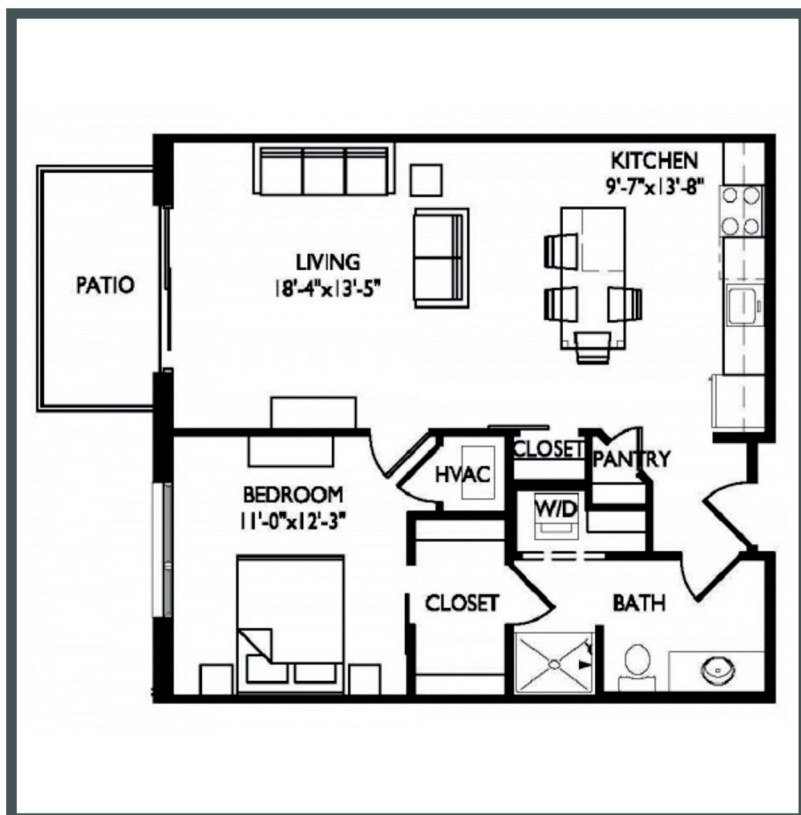

Vista

Unit 412 - 766 sq ft - 1 Bed / 1 Bath

Monthly Rent: _____

Availability Date: _____

Underground Parking: _____

Notes: _____

AVANTE
PROPERTIES

Follow Us @AvanteProperties  