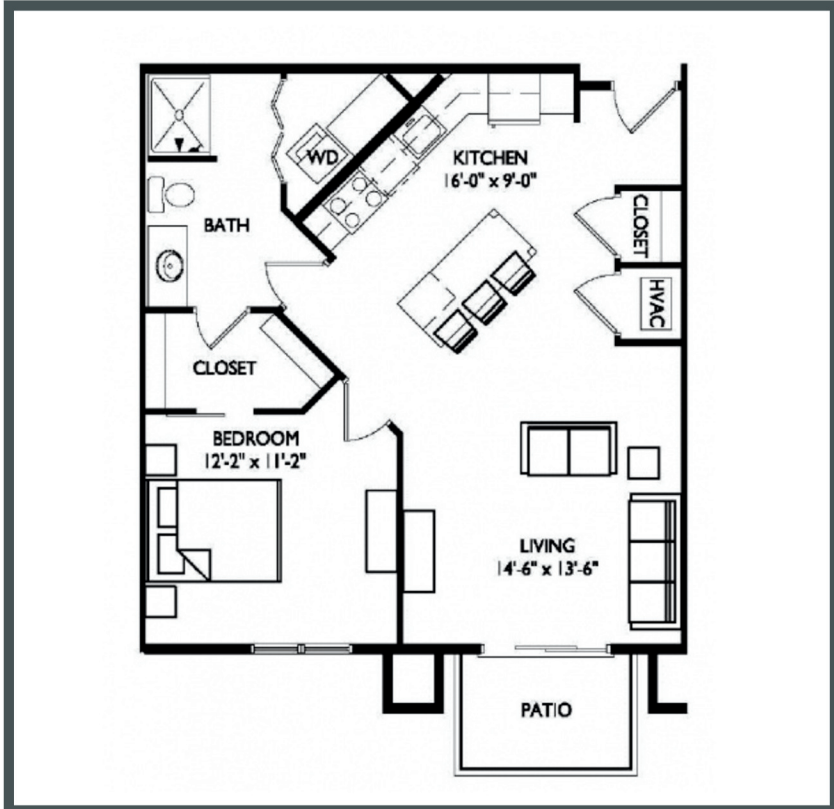

PRIMA

APARTMENTS

Unit W215 - 780 sq ft - 1 Bed / 1 Bath

Monthly Rent: _____

Availability Date: _____

Underground Parking: _____

Notes: _____

AVANTE
PROPERTIES