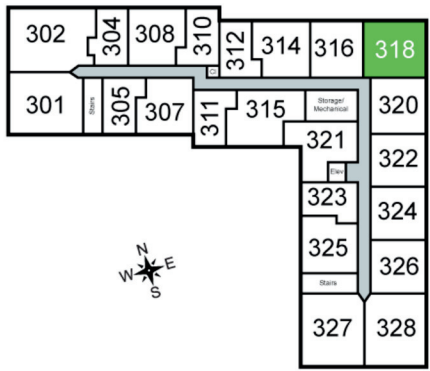

RAVEN

Unit 318 - 980 sq ft - 1 Bed / 1 Bath

Monthly Rent: _____
 Availability Date: _____
 Underground Parking: _____
 Notes: _____

AVANTE
 PROPERTIES

Follow Us @AvanteProperties

Get To Know Us @ www.AvanteProperties.com