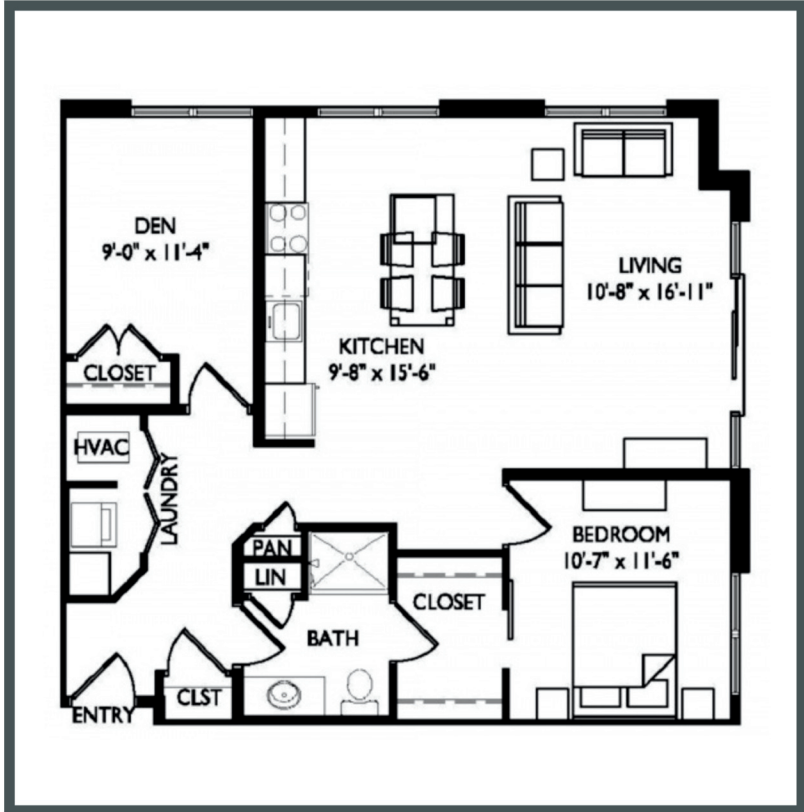

RAVEN

Unit 318 - 980 sq ft - 1 Bed / 1 Bath

Monthly Rent: _____
 Availability Date: _____
 Underground Parking: _____
 Notes: _____

AVANTE
 PROPERTIES

Follow Us @AvanteProperties

Get To Know Us @ www.AvanteProperties.com