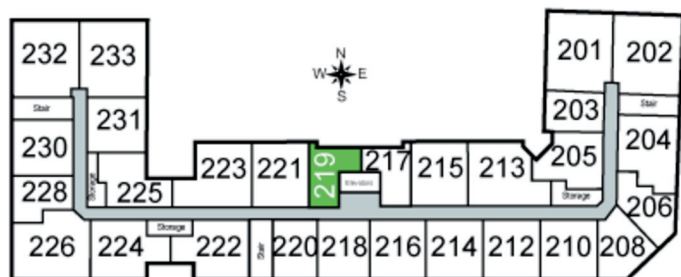

Vista

Unit 219 - 550 sq ft - Micro 1 Bed

Monthly Rent: _____

Availability Date: _____

Underground Parking: _____

Notes: _____

AVANTE
PROPERTIES

Follow Us @AvanteProperties  