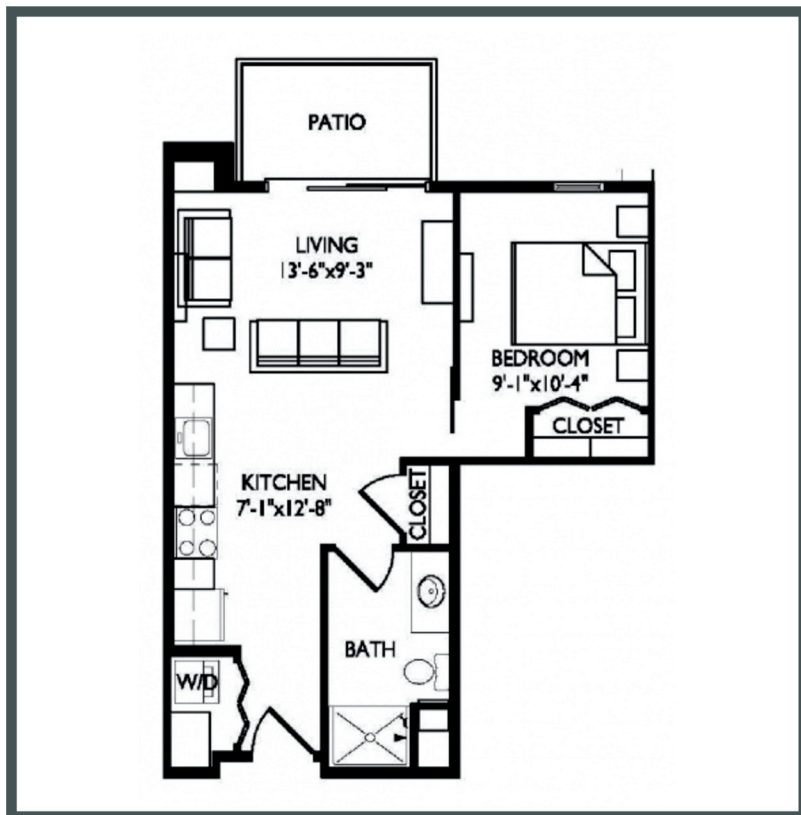

Vista

Unit 219 - 550 sq ft - Micro 1 Bed

Monthly Rent: _____

Availability Date: _____

Underground Parking: _____

Notes: _____

AVANTE
PROPERTIES

Follow Us @AvanteProperties  