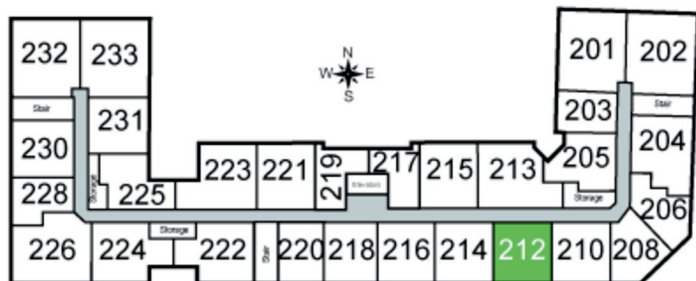

# Vista

Unit 212 - 766 sq ft - 1 Bed / 1 Bath

Monthly Rent: \_\_\_\_\_

Availability Date: \_\_\_\_\_

Underground Parking: \_\_\_\_\_

Notes: \_\_\_\_\_

\_\_\_\_\_

\_\_\_\_\_