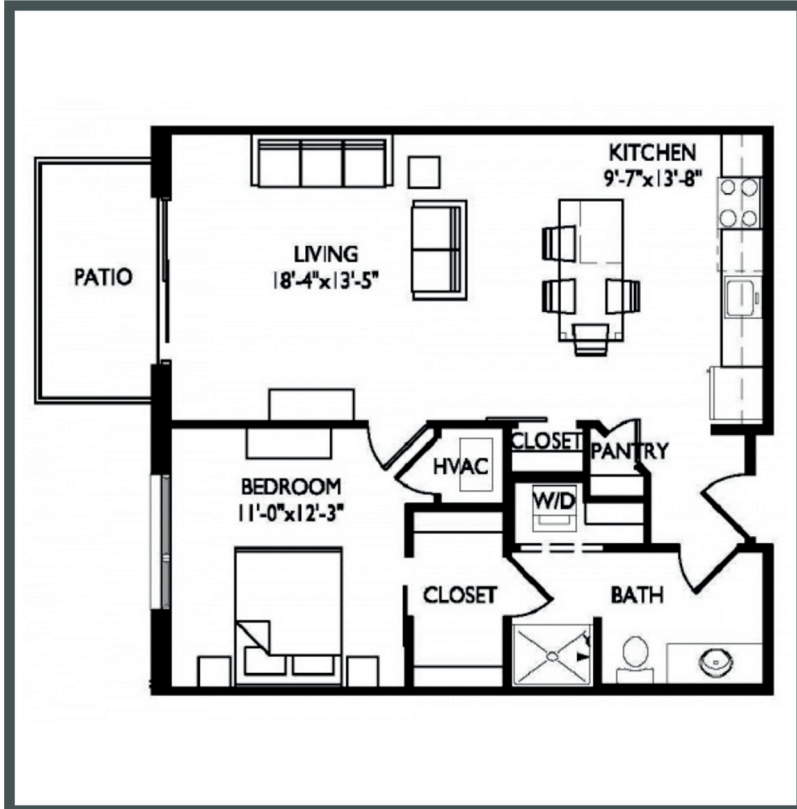

# Vista

Unit 212 - 766 sq ft - 1 Bed / 1 Bath

Monthly Rent: \_\_\_\_\_

Availability Date: \_\_\_\_\_

Underground Parking: \_\_\_\_\_

Notes: \_\_\_\_\_

\_\_\_\_\_

\_\_\_\_\_