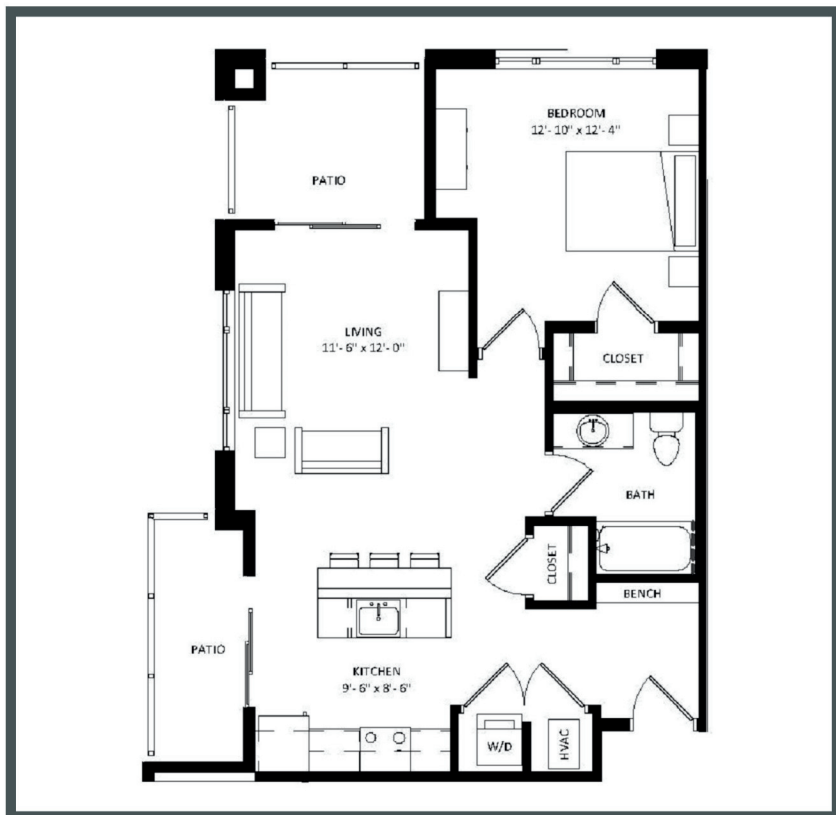

THE POST

Unit 422 - 762 sq ft - 1 Bed/ 1 Bath

Monthly Rent: _____

Availability Date: _____

Underground Parking: _____

Notes: _____

AVANTE
PROPERTIES

Follow Us @AvanteProperties  