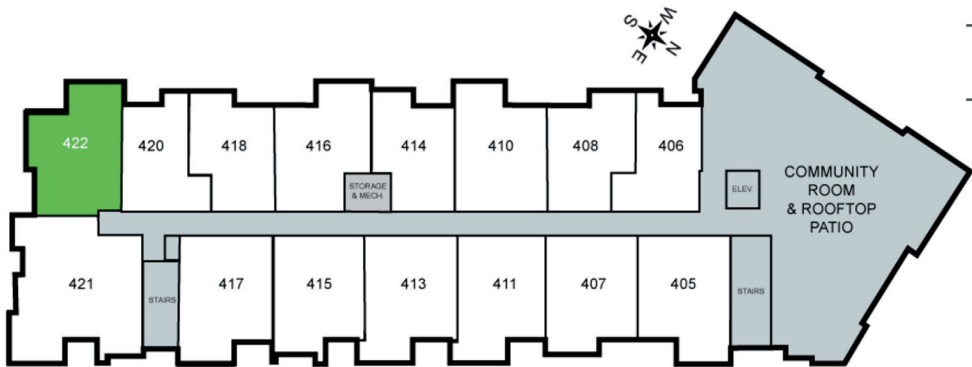

THE POST

Unit 422 - 762 sq ft - 1 Bed/ 1 Bath

Monthly Rent: _____

Availability Date: _____

Underground Parking: _____

Notes: _____

AVANTE
PROPERTIES

Follow Us @AvanteProperties  