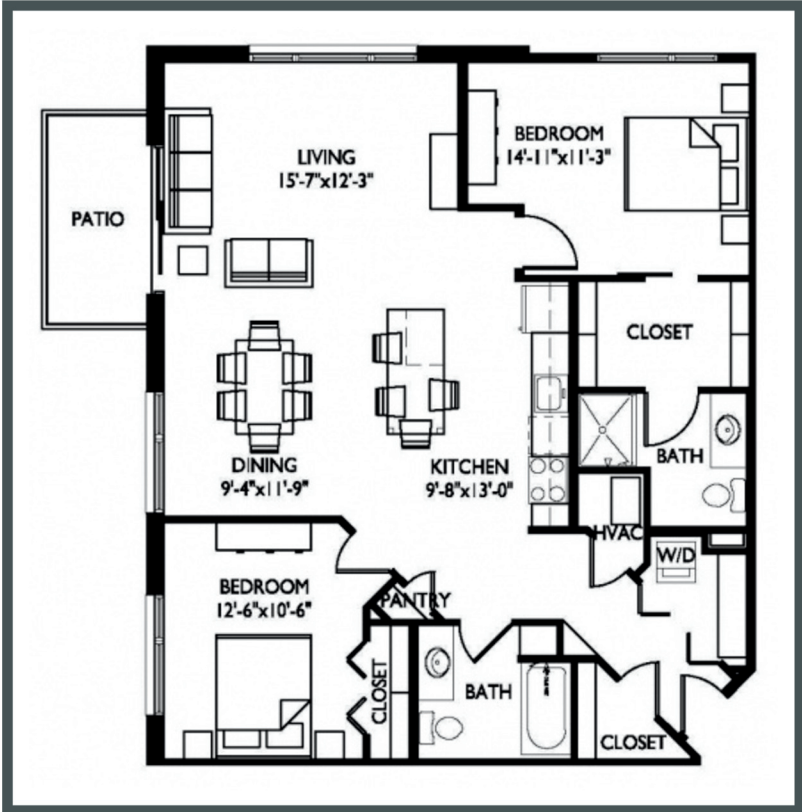

Vista

Unit 132 - 1,204 sq ft - 2 Bed / 2 Bath

Monthly Rent: _____

Availability Date: _____

Underground Parking: _____

Notes: _____

AVANTE
PROPERTIES

Follow Us @AvanteProperties  