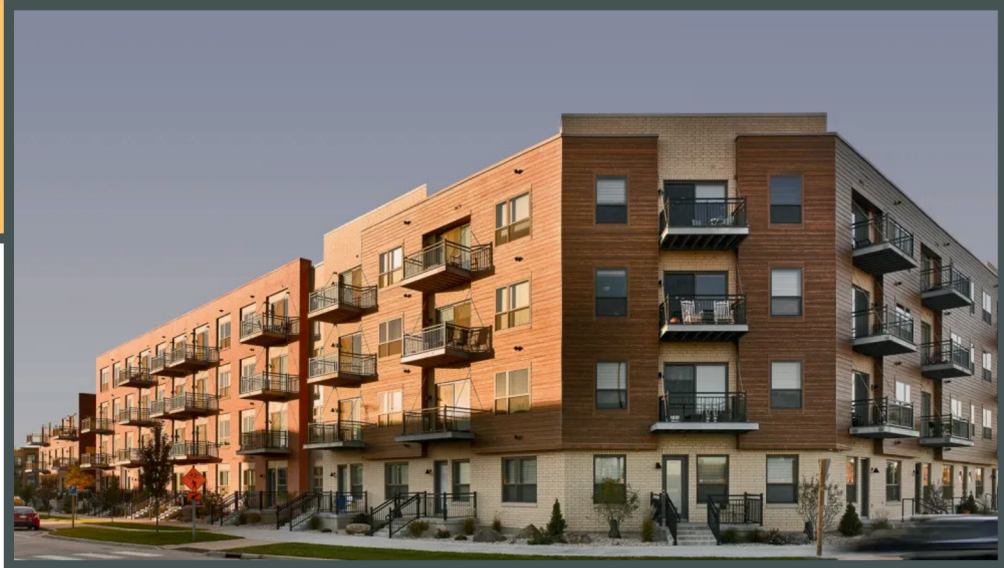

Vista

Unit 132 - 1,204 sq ft - 2 Bed / 2 Bath

Monthly Rent: _____

Availability Date: _____

Underground Parking: _____

Notes: _____

AVANTE
PROPERTIES

Follow Us @AvanteProperties  