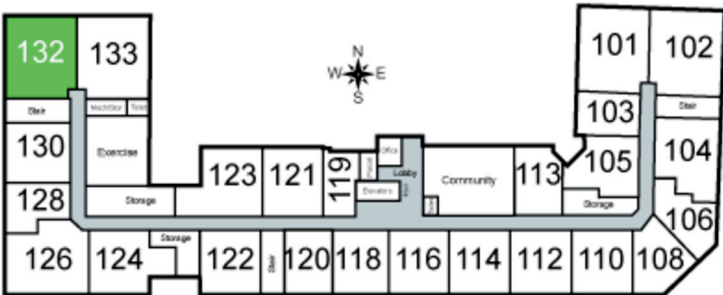

Vista

Unit 132 - 1,204 sq ft - 2 Bed / 2 Bath

Monthly Rent: _____

Availability Date: _____

Underground Parking: _____

Notes: _____

AVANTE
PROPERTIES

Follow Us @AvanteProperties  