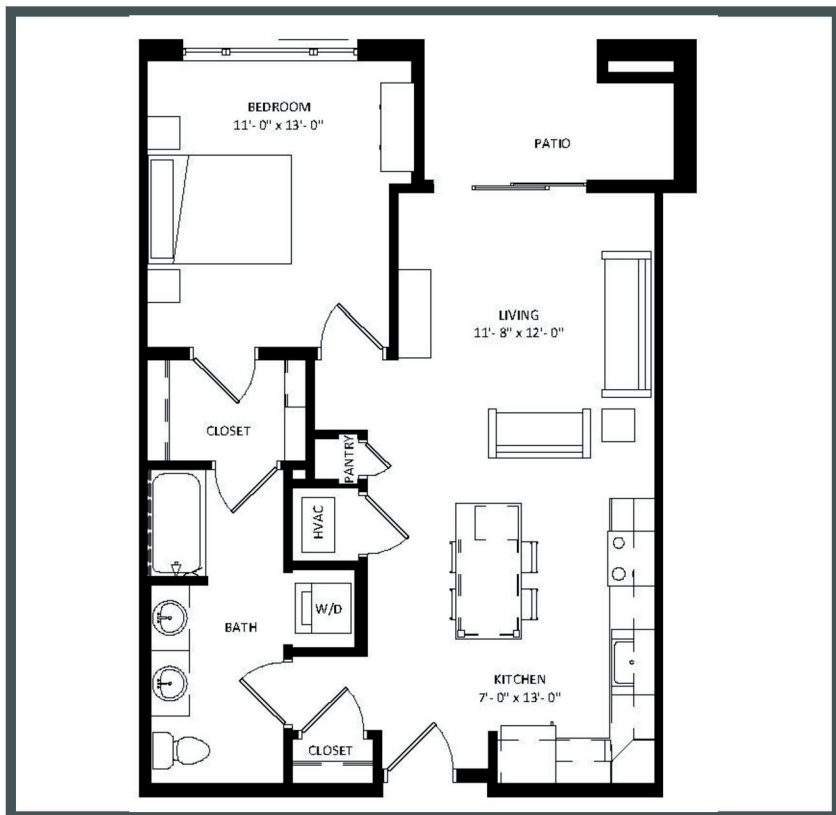

THE POST

Unit 417 - 758 sq ft - 1 Bed/ 1 Bath

Monthly Rent: _____

Availability Date: _____

Underground Parking: _____

Notes: _____

AVANTE
PROPERTIES

Follow Us @AvanteProperties  