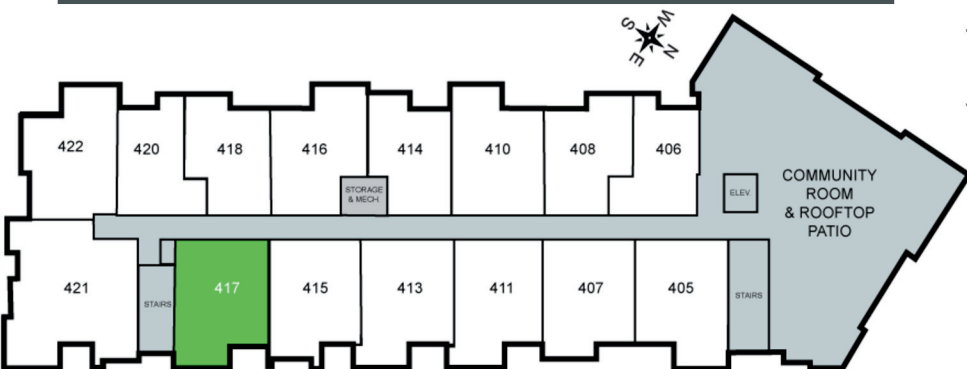

THE POST

Unit 417 - 758 sq ft - 1 Bed/ 1 Bath

Monthly Rent: _____

Availability Date: _____

Underground Parking: _____

Notes: _____

AVANTE
PROPERTIES

Follow Us @AvanteProperties  