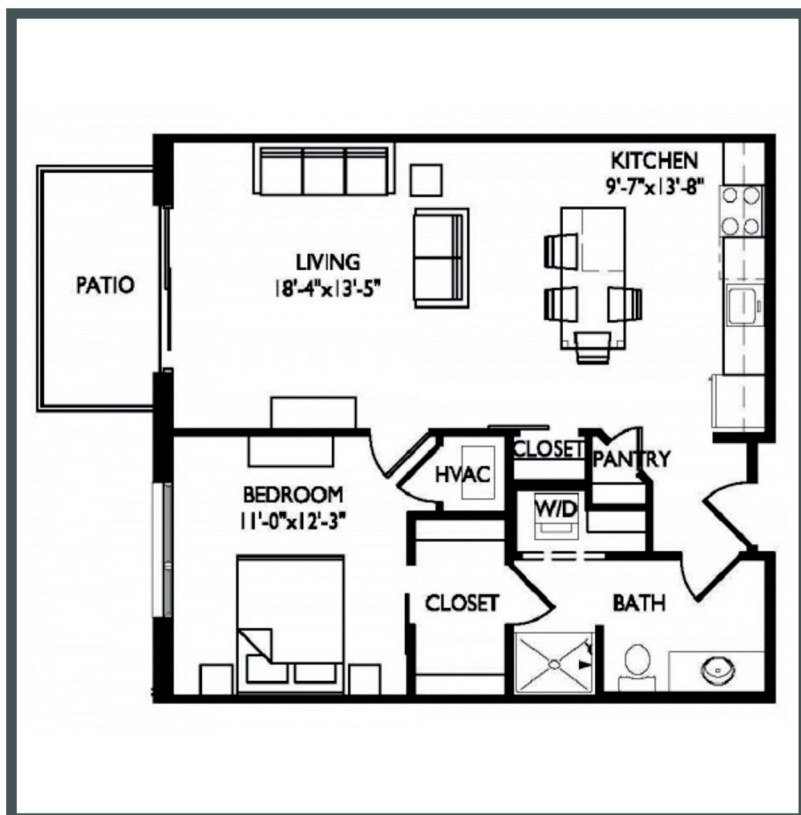

Vista

Unit 122 - 779 sq ft - 1 Bed / 1 Bath

Monthly Rent: _____

Availability Date: _____

Underground Parking: _____

Notes: _____

AVANTE
PROPERTIES

Follow Us @AvanteProperties  