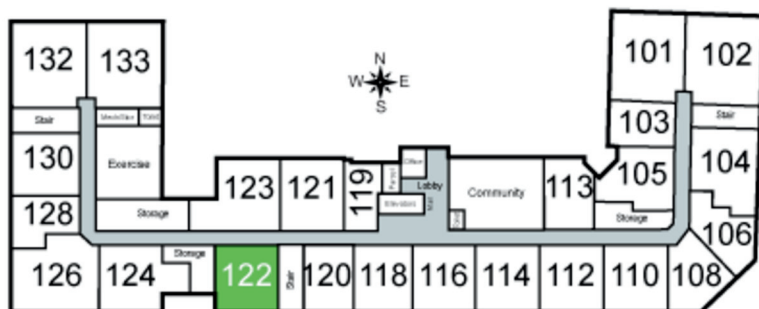

Vista

Unit 122 - 779 sq ft - 1 Bed / 1 Bath

Monthly Rent: _____

Availability Date: _____

Underground Parking: _____

Notes: _____

AVANTE
PROPERTIES

Follow Us @AvanteProperties  