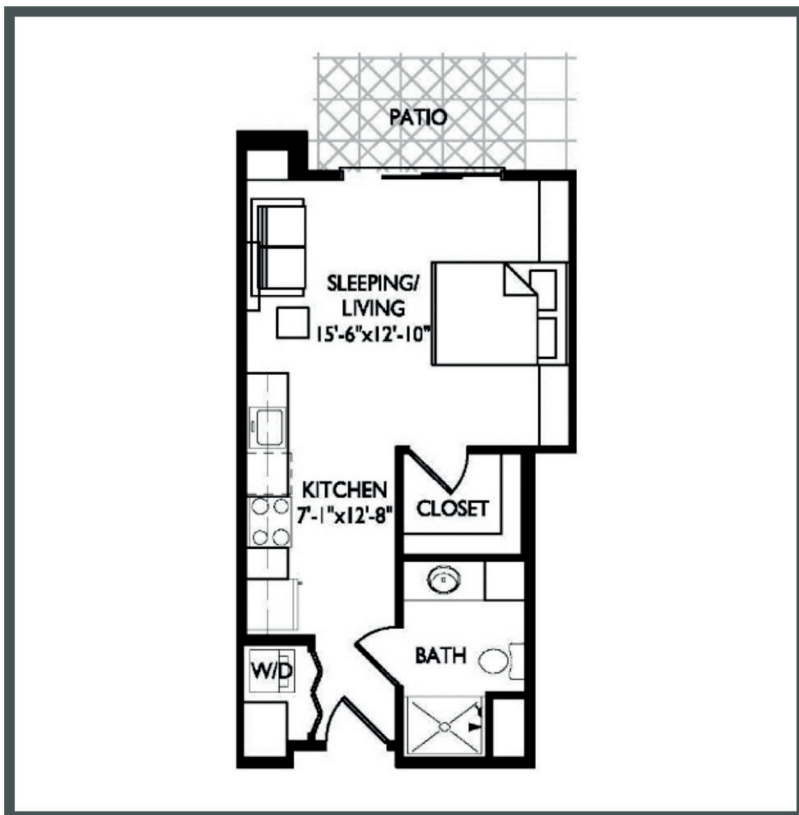

Vista

Unit 119 - 448 sq ft - Studio

Monthly Rent: _____

Availability Date: _____

Underground Parking: _____

Notes: _____

AVANTE
PROPERTIES

Follow Us @AvanteProperties  