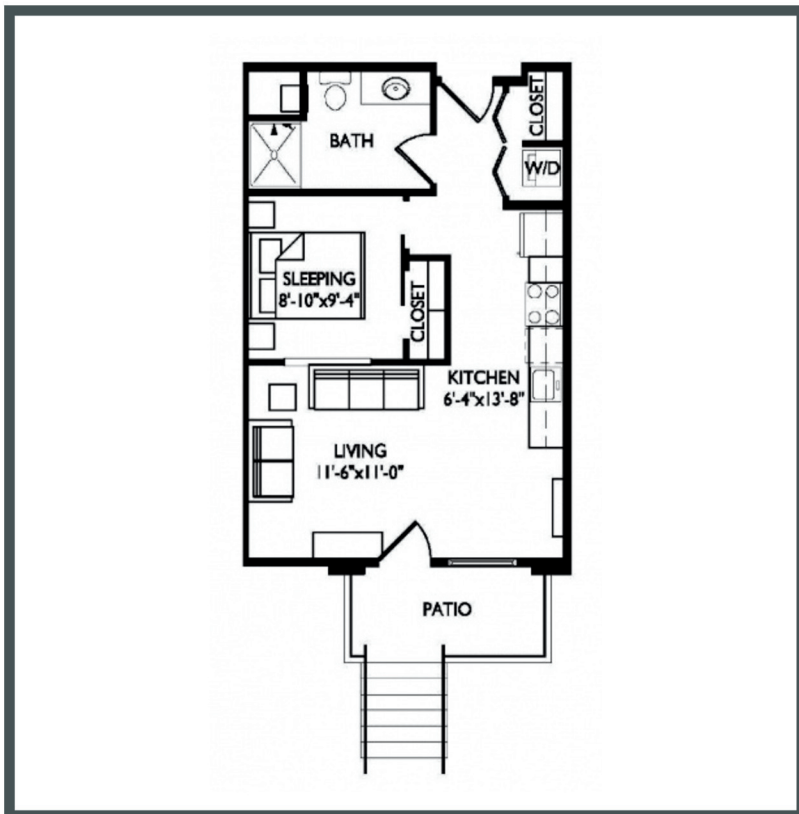

Vista

Unit 103 - 547 sq ft - Studio

Monthly Rent: _____

Availability Date: _____

Underground Parking: _____

Notes: _____

AVANTE
PROPERTIES

Follow Us @AvanteProperties  