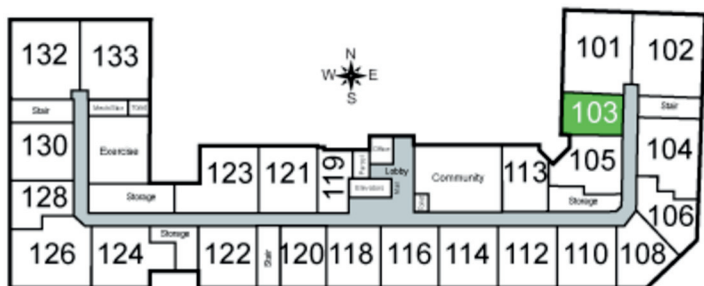

Vista

Unit 103 - 547 sq ft - Studio

Monthly Rent: _____

Availability Date: _____

Underground Parking: _____

Notes: _____

AVANTE
PROPERTIES

Follow Us @AvanteProperties  