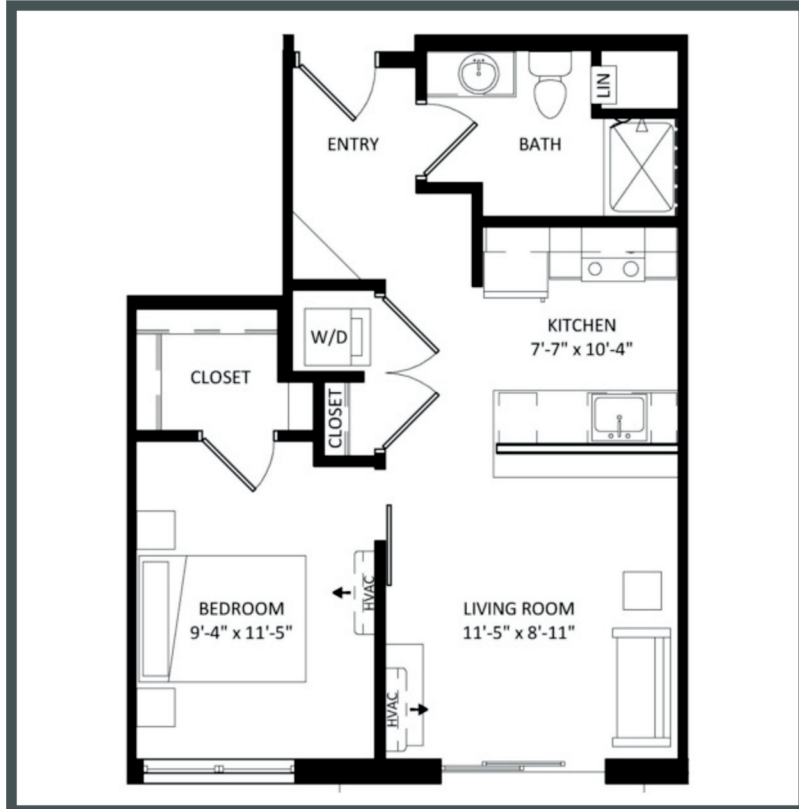

ARLO

Unit 317 - 592 sq ft - Micro 1 Bed

Monthly Rent: _____

Availability Date: _____

Underground Parking: _____

Notes: _____

AVANTE
PROPERTIES

Follow Us @AvanteProperties  