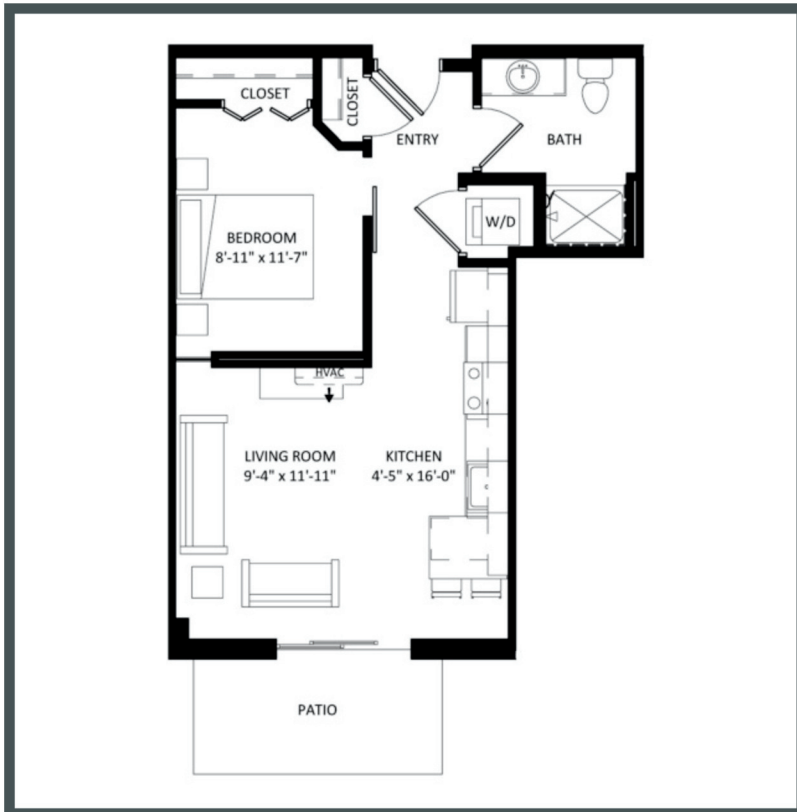

ARLO

Unit 215 - 555 sq ft - Studio

Monthly Rent: _____

Availability Date: _____

Underground Parking: _____

Notes: _____

AVANTE
PROPERTIES

Follow Us @AvanteProperties  