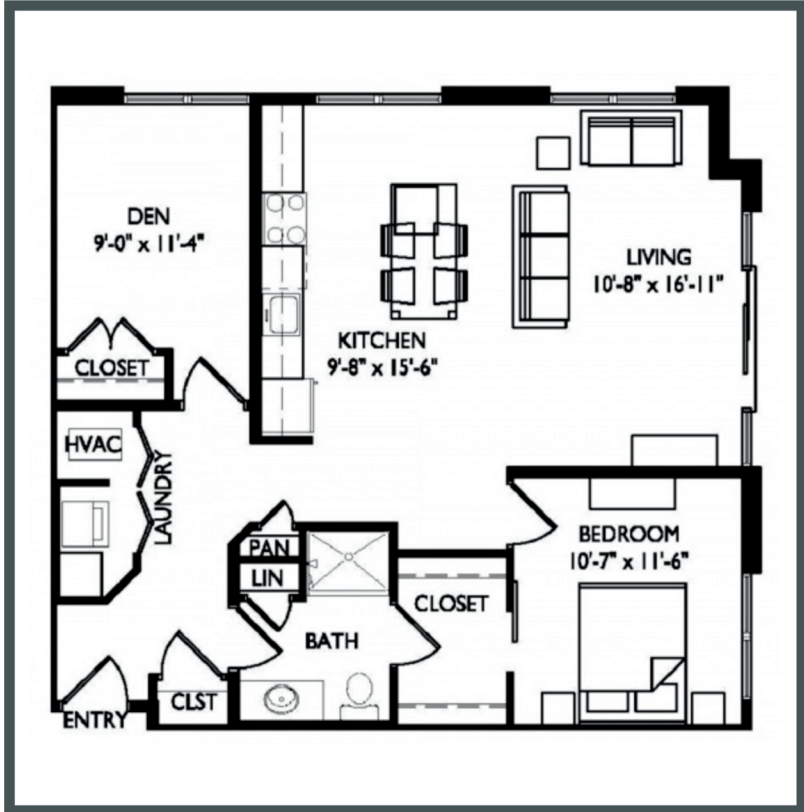

RAVEN

Unit 218 - 980 sq ft - 1 Bed / 1 Bath

Monthly Rent: _____
 Availability Date: _____
 Underground Parking: _____
 Notes: _____

AVANTE
 PROPERTIES

Follow Us @AvanteProperties

Get To Know Us @ www.AvanteProperties.com