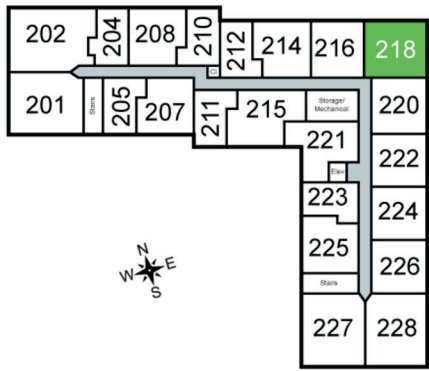

RAVEN

Unit 218 - 980 sq ft - 1 Bed / 1 Bath

Monthly Rent: _____
 Availability Date: _____
 Underground Parking: _____
 Notes: _____

AVANTE
 PROPERTIES

Follow Us @AvanteProperties

Get To Know Us @ www.AvanteProperties.com