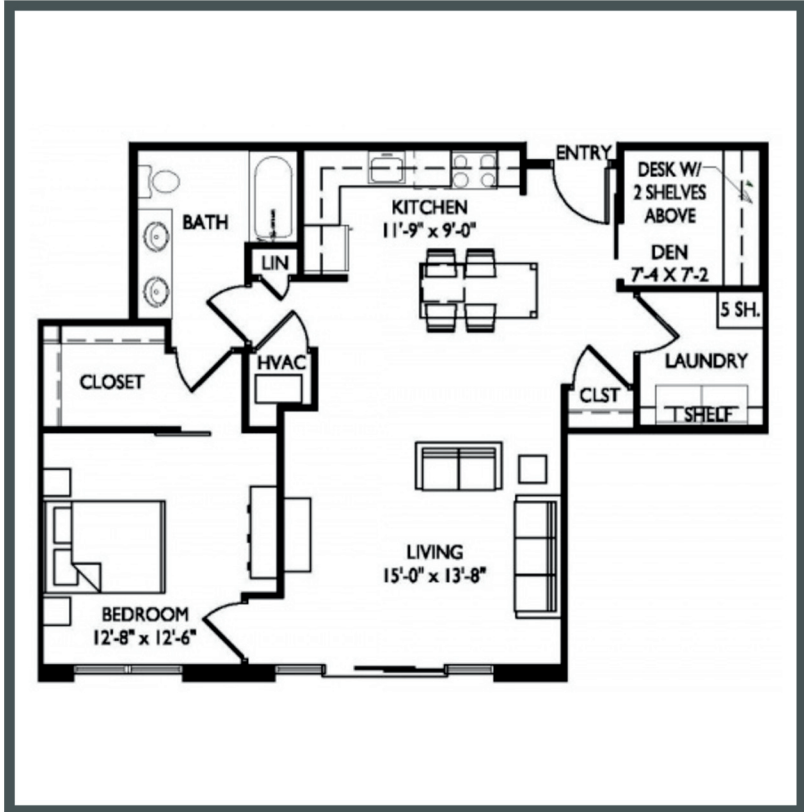

RAVEN

Unit 215 - 964 sq ft - 1 Bed + Den

Monthly Rent: _____
 Availability Date: _____
 Underground Parking: _____
 Notes: _____

AVANTE
 PROPERTIES

Follow Us @AvanteProperties

Get To Know Us @ www.AvanteProperties.com