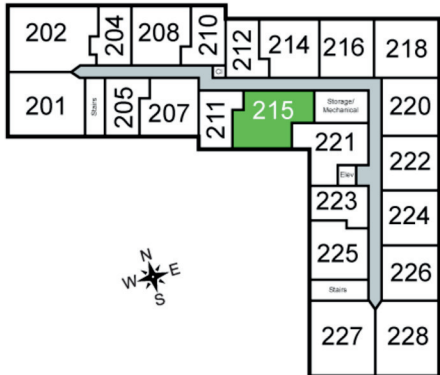

RAVEN

Unit 215 - 964 sq ft - 1 Bed + Den

Monthly Rent: _____
 Availability Date: _____
 Underground Parking: _____
 Notes: _____

AVANTE
 PROPERTIES

Follow Us @AvanteProperties

Get To Know Us @ www.AvanteProperties.com