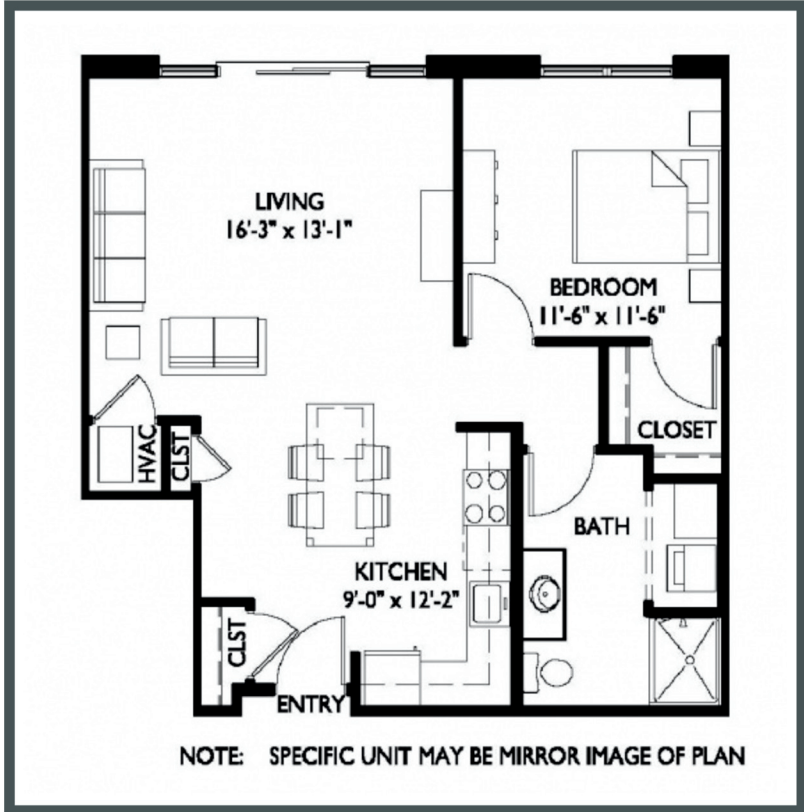

RAVEN

Unit 214 - 788 sq ft - 1 Bed / 1 Bath

Monthly Rent: _____

Availability Date: _____

Underground Parking: _____

Notes: _____

AVANTE
PROPERTIES

Follow Us @AvanteProperties