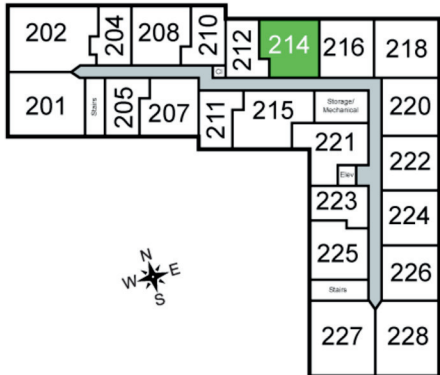

RAVEN

Unit 214 - 788 sq ft - 1 Bed / 1 Bath

Monthly Rent: _____

Availability Date: _____

Underground Parking: _____

Notes: _____

AVANTE
PROPERTIES

Follow Us @AvanteProperties