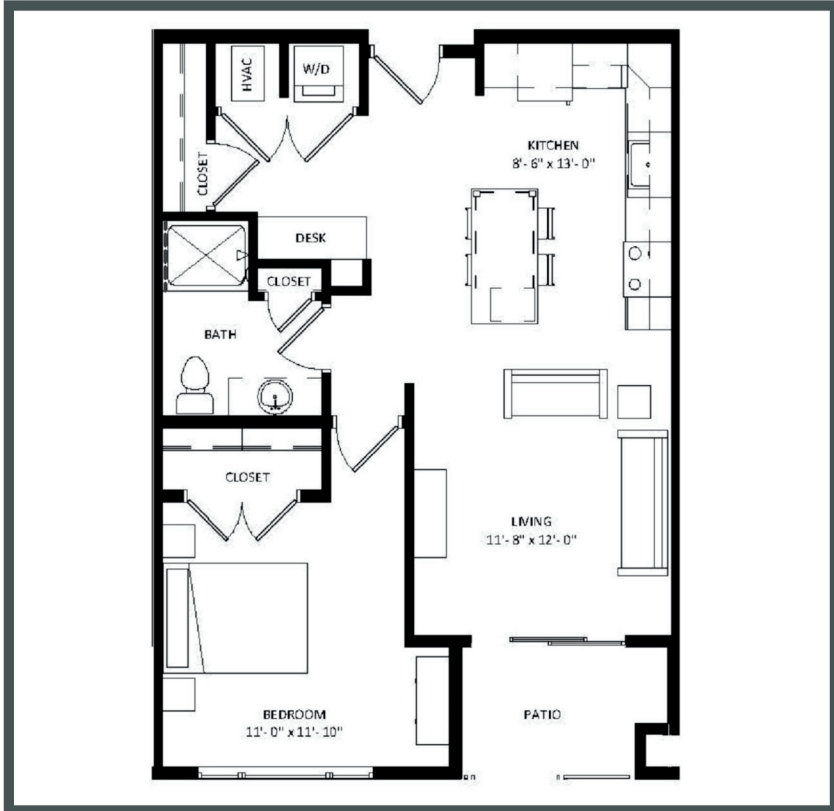

THE POST

Unit 211 - 757 sq ft - 1 Bed/ 1 Bath

Monthly Rent: _____

Availability Date: _____

Underground Parking: _____

Notes: _____

AVANTE
PROPERTIES

Follow Us @AvanteProperties  