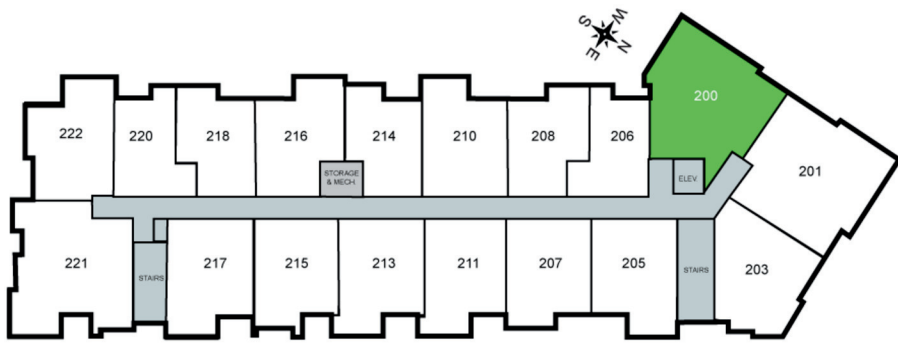

THE POST

Unit 200 - 1065 sq ft - 2 Bed/ 2 Bath

Monthly Rent: _____

Availability Date: _____

Underground Parking: _____

Notes: _____

AVANTE
PROPERTIES

Follow Us @AvanteProperties  