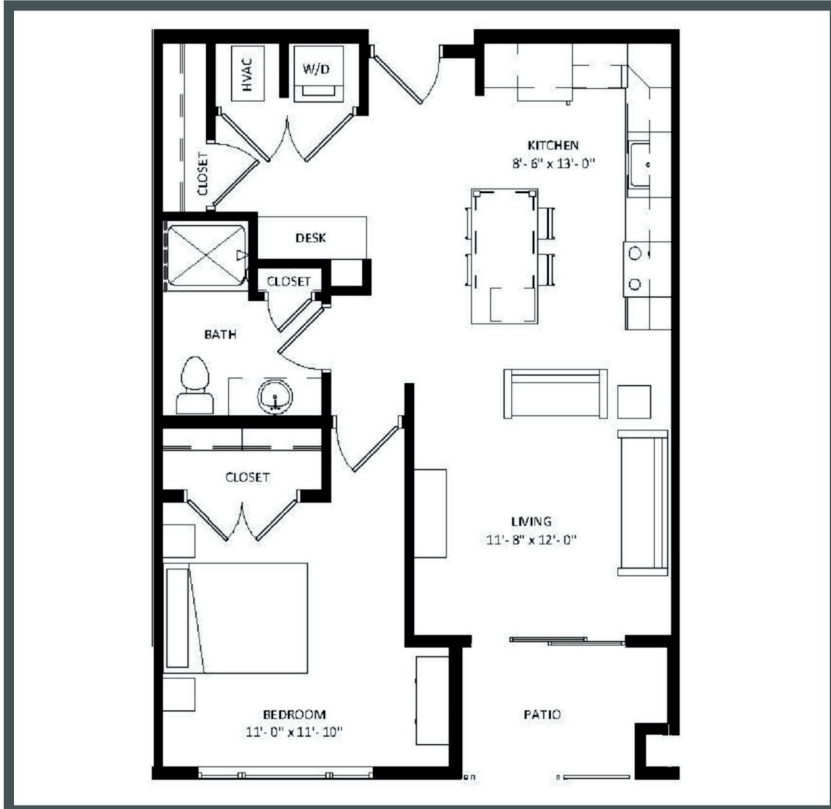

THE POST

Unit 111 - 759 sq ft - 1 Bed/ 1 Bath

Monthly Rent: _____

Availability Date: _____

Underground Parking: _____

Notes: _____

AVANTE
PROPERTIES

Follow Us @AvanteProperties  