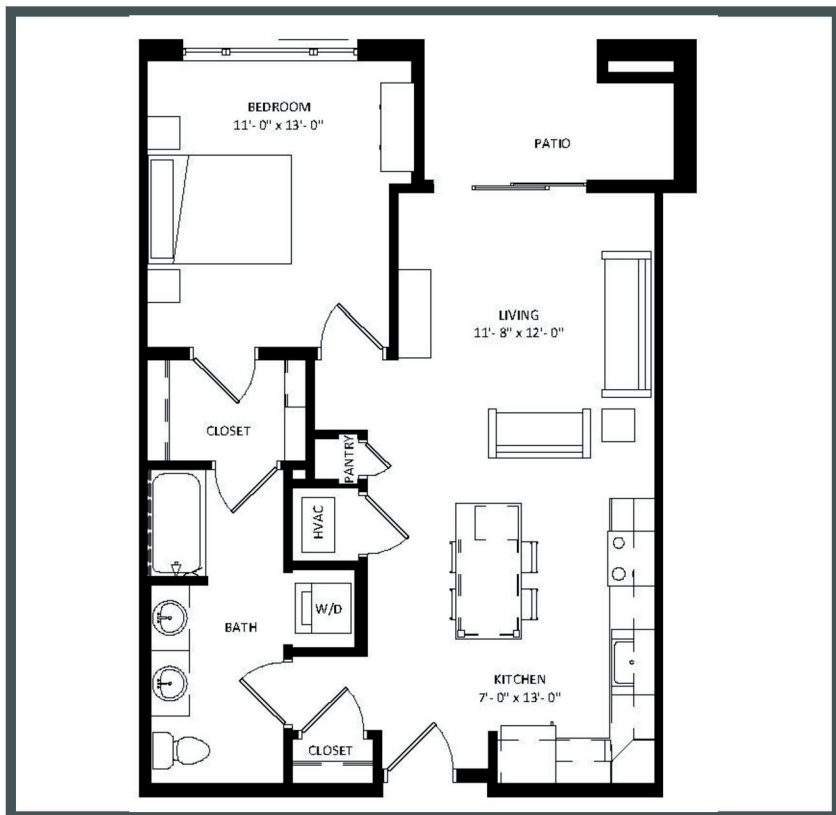

THE POST

Unit 110 - 747 sq ft - 1 Bed/ 1 Bath

Monthly Rent: _____

Availability Date: _____

Underground Parking: _____

Notes: _____

AVANTE
PROPERTIES

Follow Us @AvanteProperties  