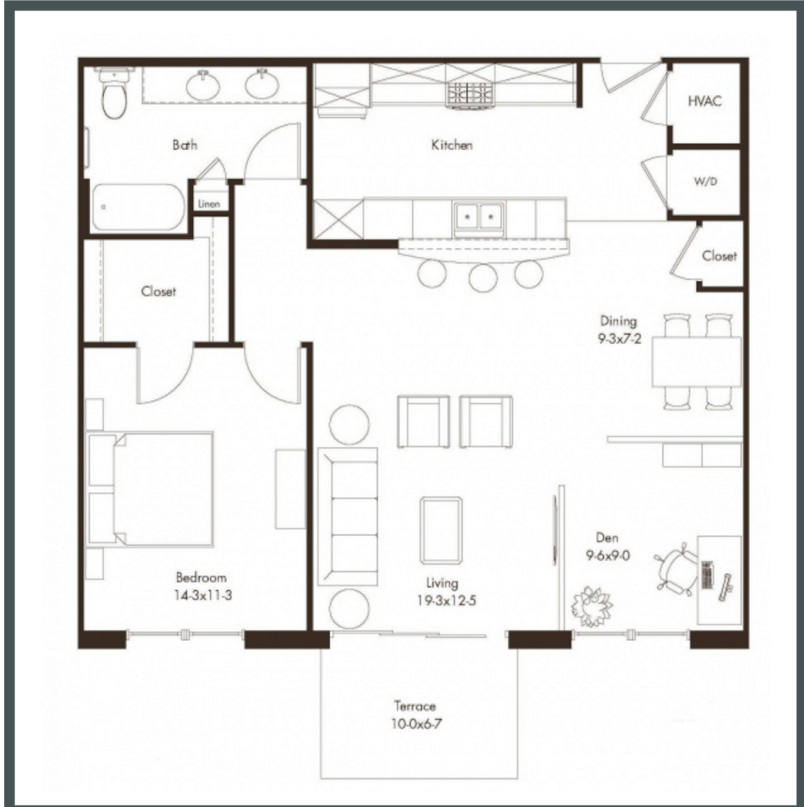

Unit 131 - 1,007 sq ft - 1 Bed / 1 Bath

Monthly Rent: _____

Availability Date: _____

Underground Parking: _____

Notes: _____