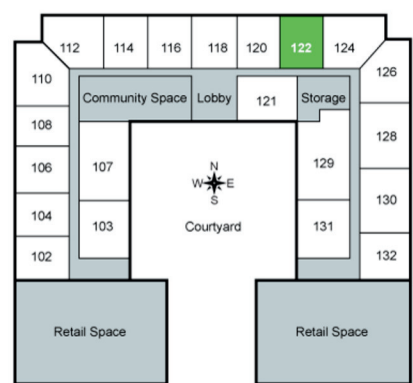

Unit 122 - 746 sq ft - 1 Bed / 1 Bath

Monthly Rent: _____
 Availability Date: _____
 Underground Parking: _____
 Notes: _____

AVANTE
 PROPERTIES

Follow Us @AvanteProperties  

Get To Know Us @ www.AvanteProperties.com