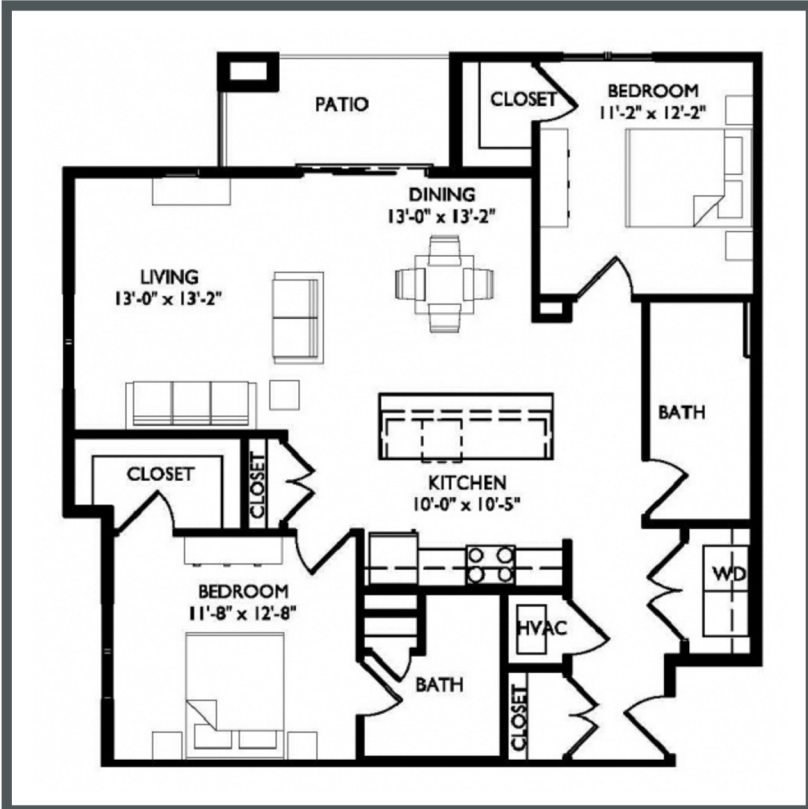

Unit 302 - 1,161 sq ft - 2 Bed / 2 Bath

Monthly Rent: _____

Availability Date: _____

Underground Parking: _____

Notes: _____

AVANTE
PROPERTIES

Follow Us @AvanteProperties  

Get To Know Us @ www.AvanteProperties.com