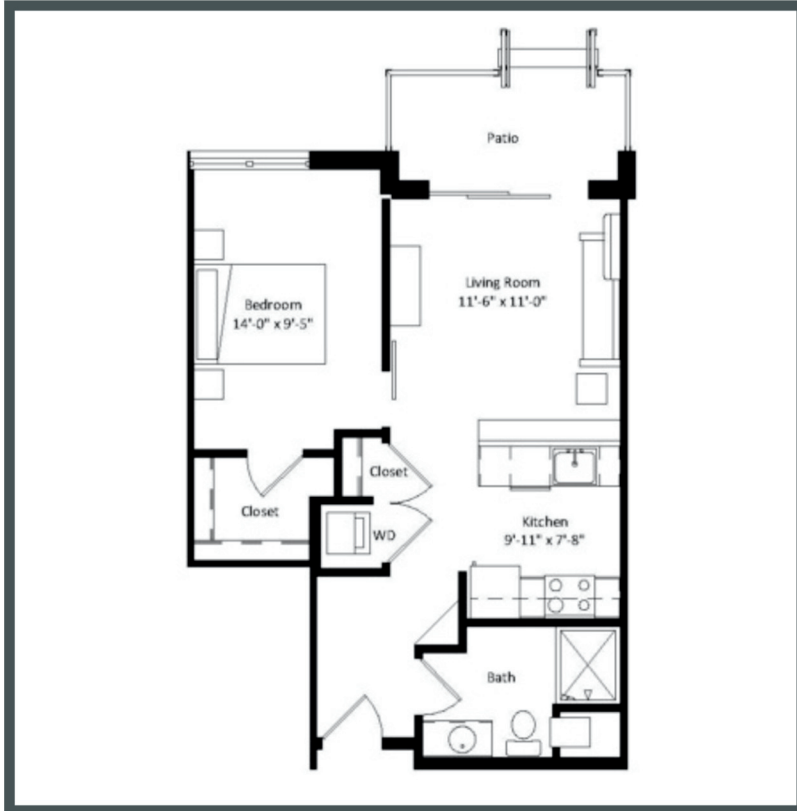

OSPREY

Unit 313 - 593 sq ft - Micro 1 Bed

Monthly Rent: _____

Availability Date: _____

Underground Parking: _____

Notes: _____

AVANTE
PROPERTIES

Follow Us @AvanteProperties  