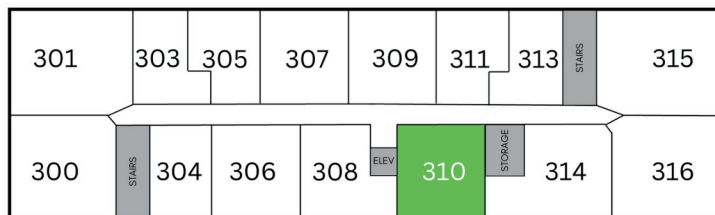

TALON

Unit 310 - 804 sq ft - 1 Bed / 1 Bath

Monthly Rent: _____

Availability Date: _____

Underground Parking: _____

Notes: _____

AVANTE
PROPERTIES

Follow Us @AvanteProperties  