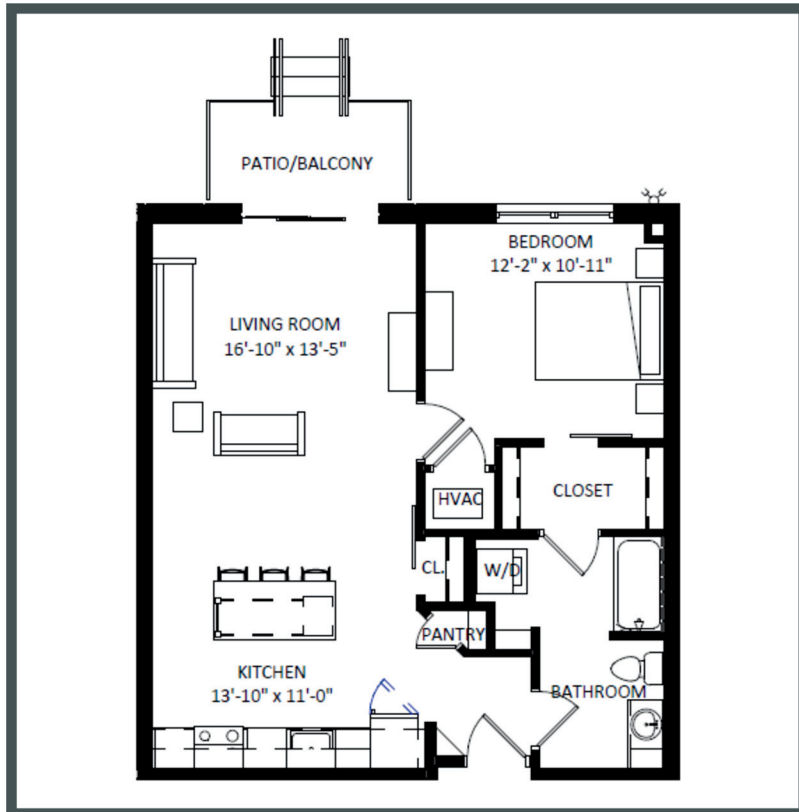

TALON

Unit 310 - 804 sq ft - 1 Bed / 1 Bath

Monthly Rent: _____

Availability Date: _____

Underground Parking: _____

Notes: _____

AVANTE
PROPERTIES

Follow Us @AvanteProperties  