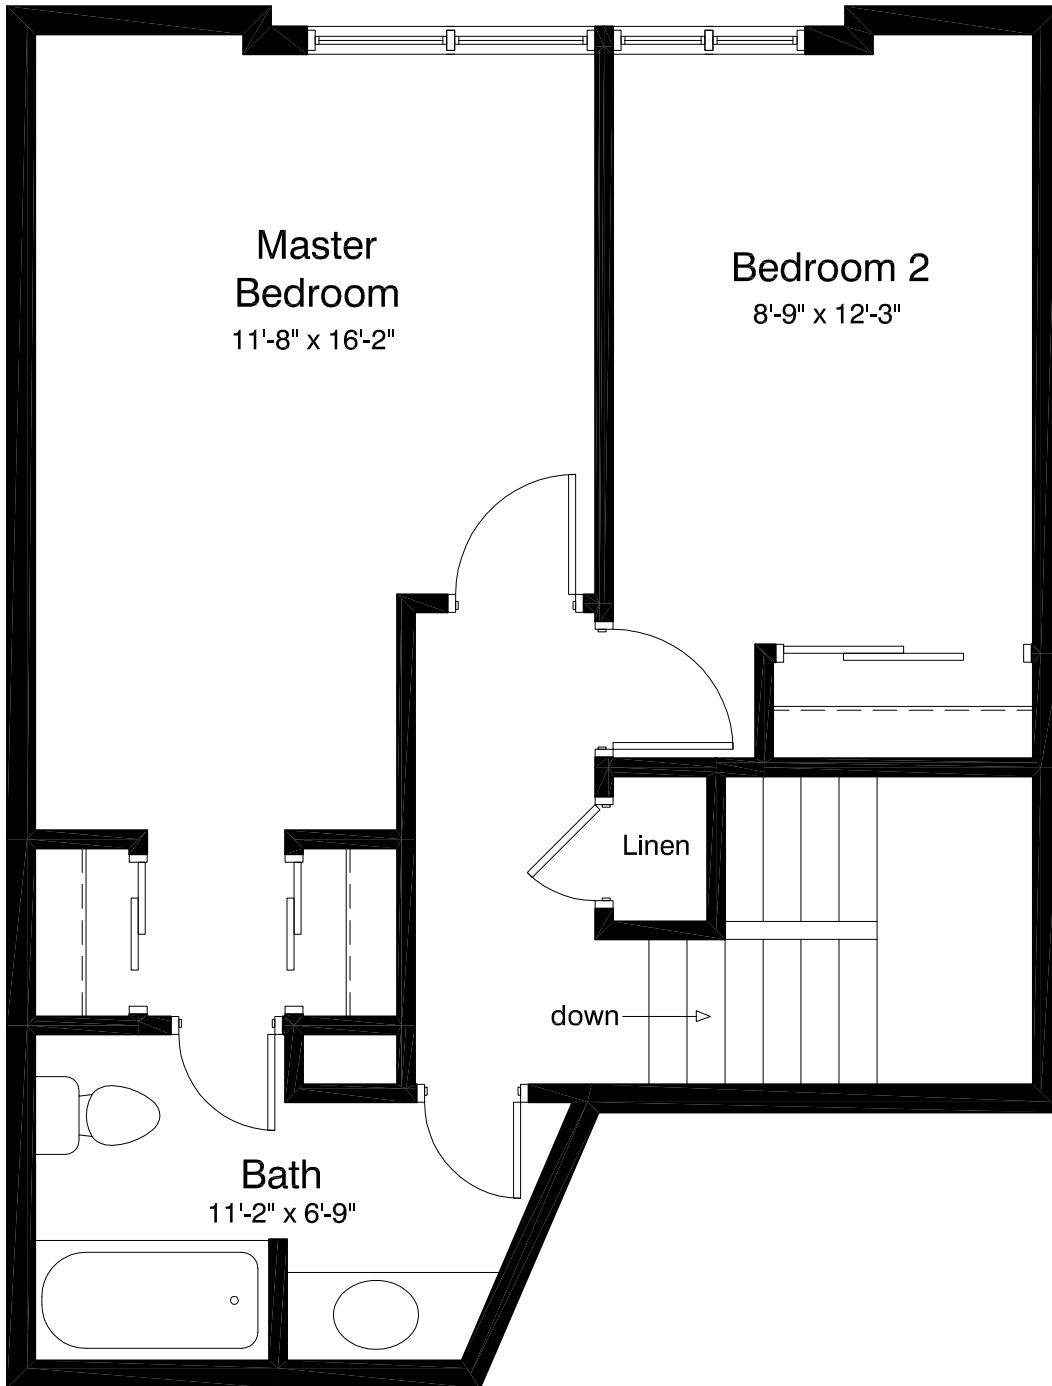

660 Kimberly

Two Bedroom Unit  
Second Floor  
542 s.f.