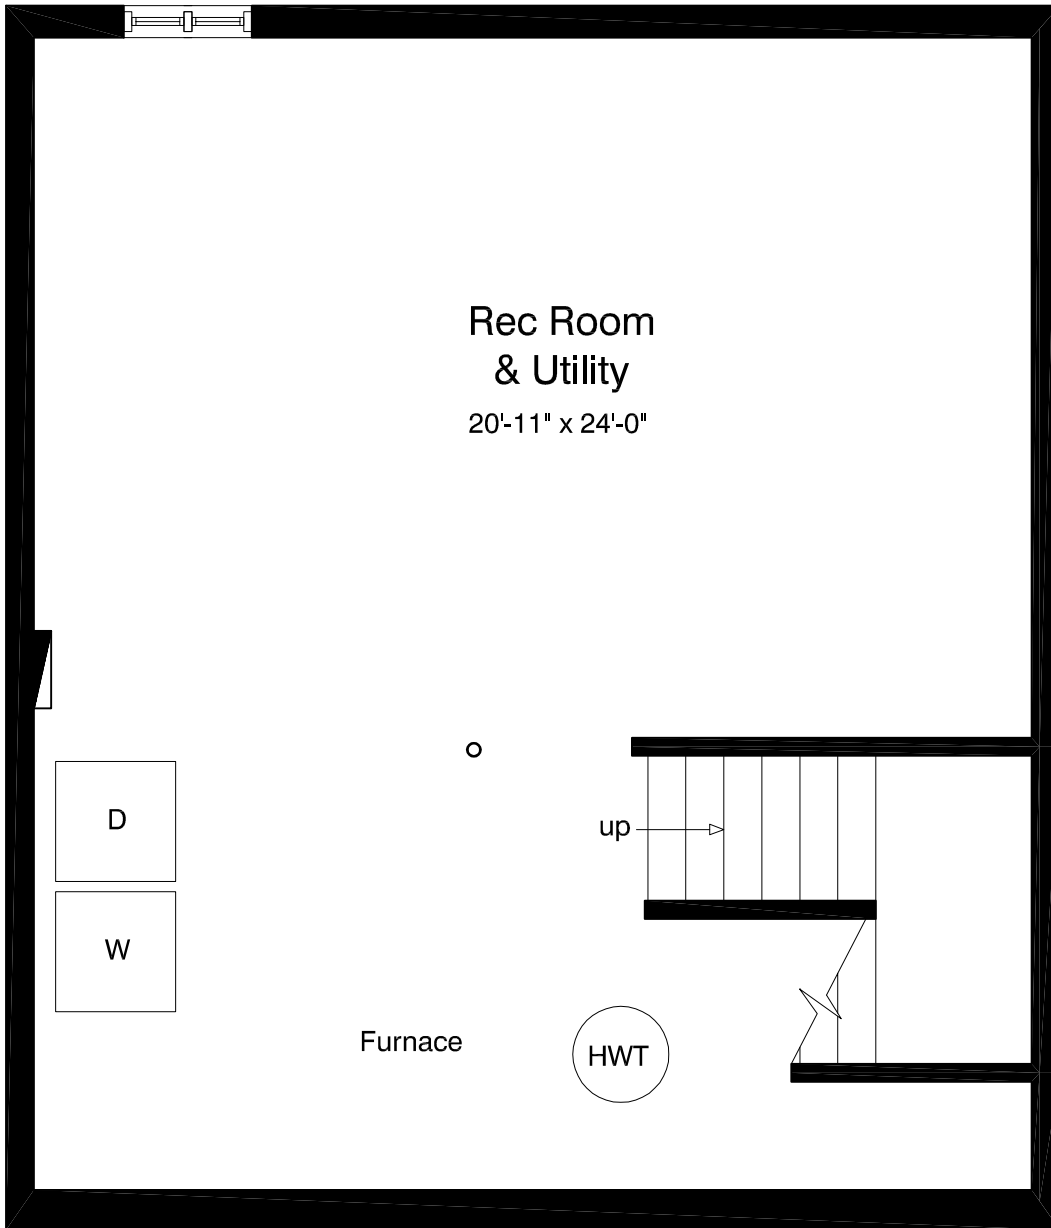

660 Kimberly

Two Bedroom Unit  
Basement Level  
545 s.f.