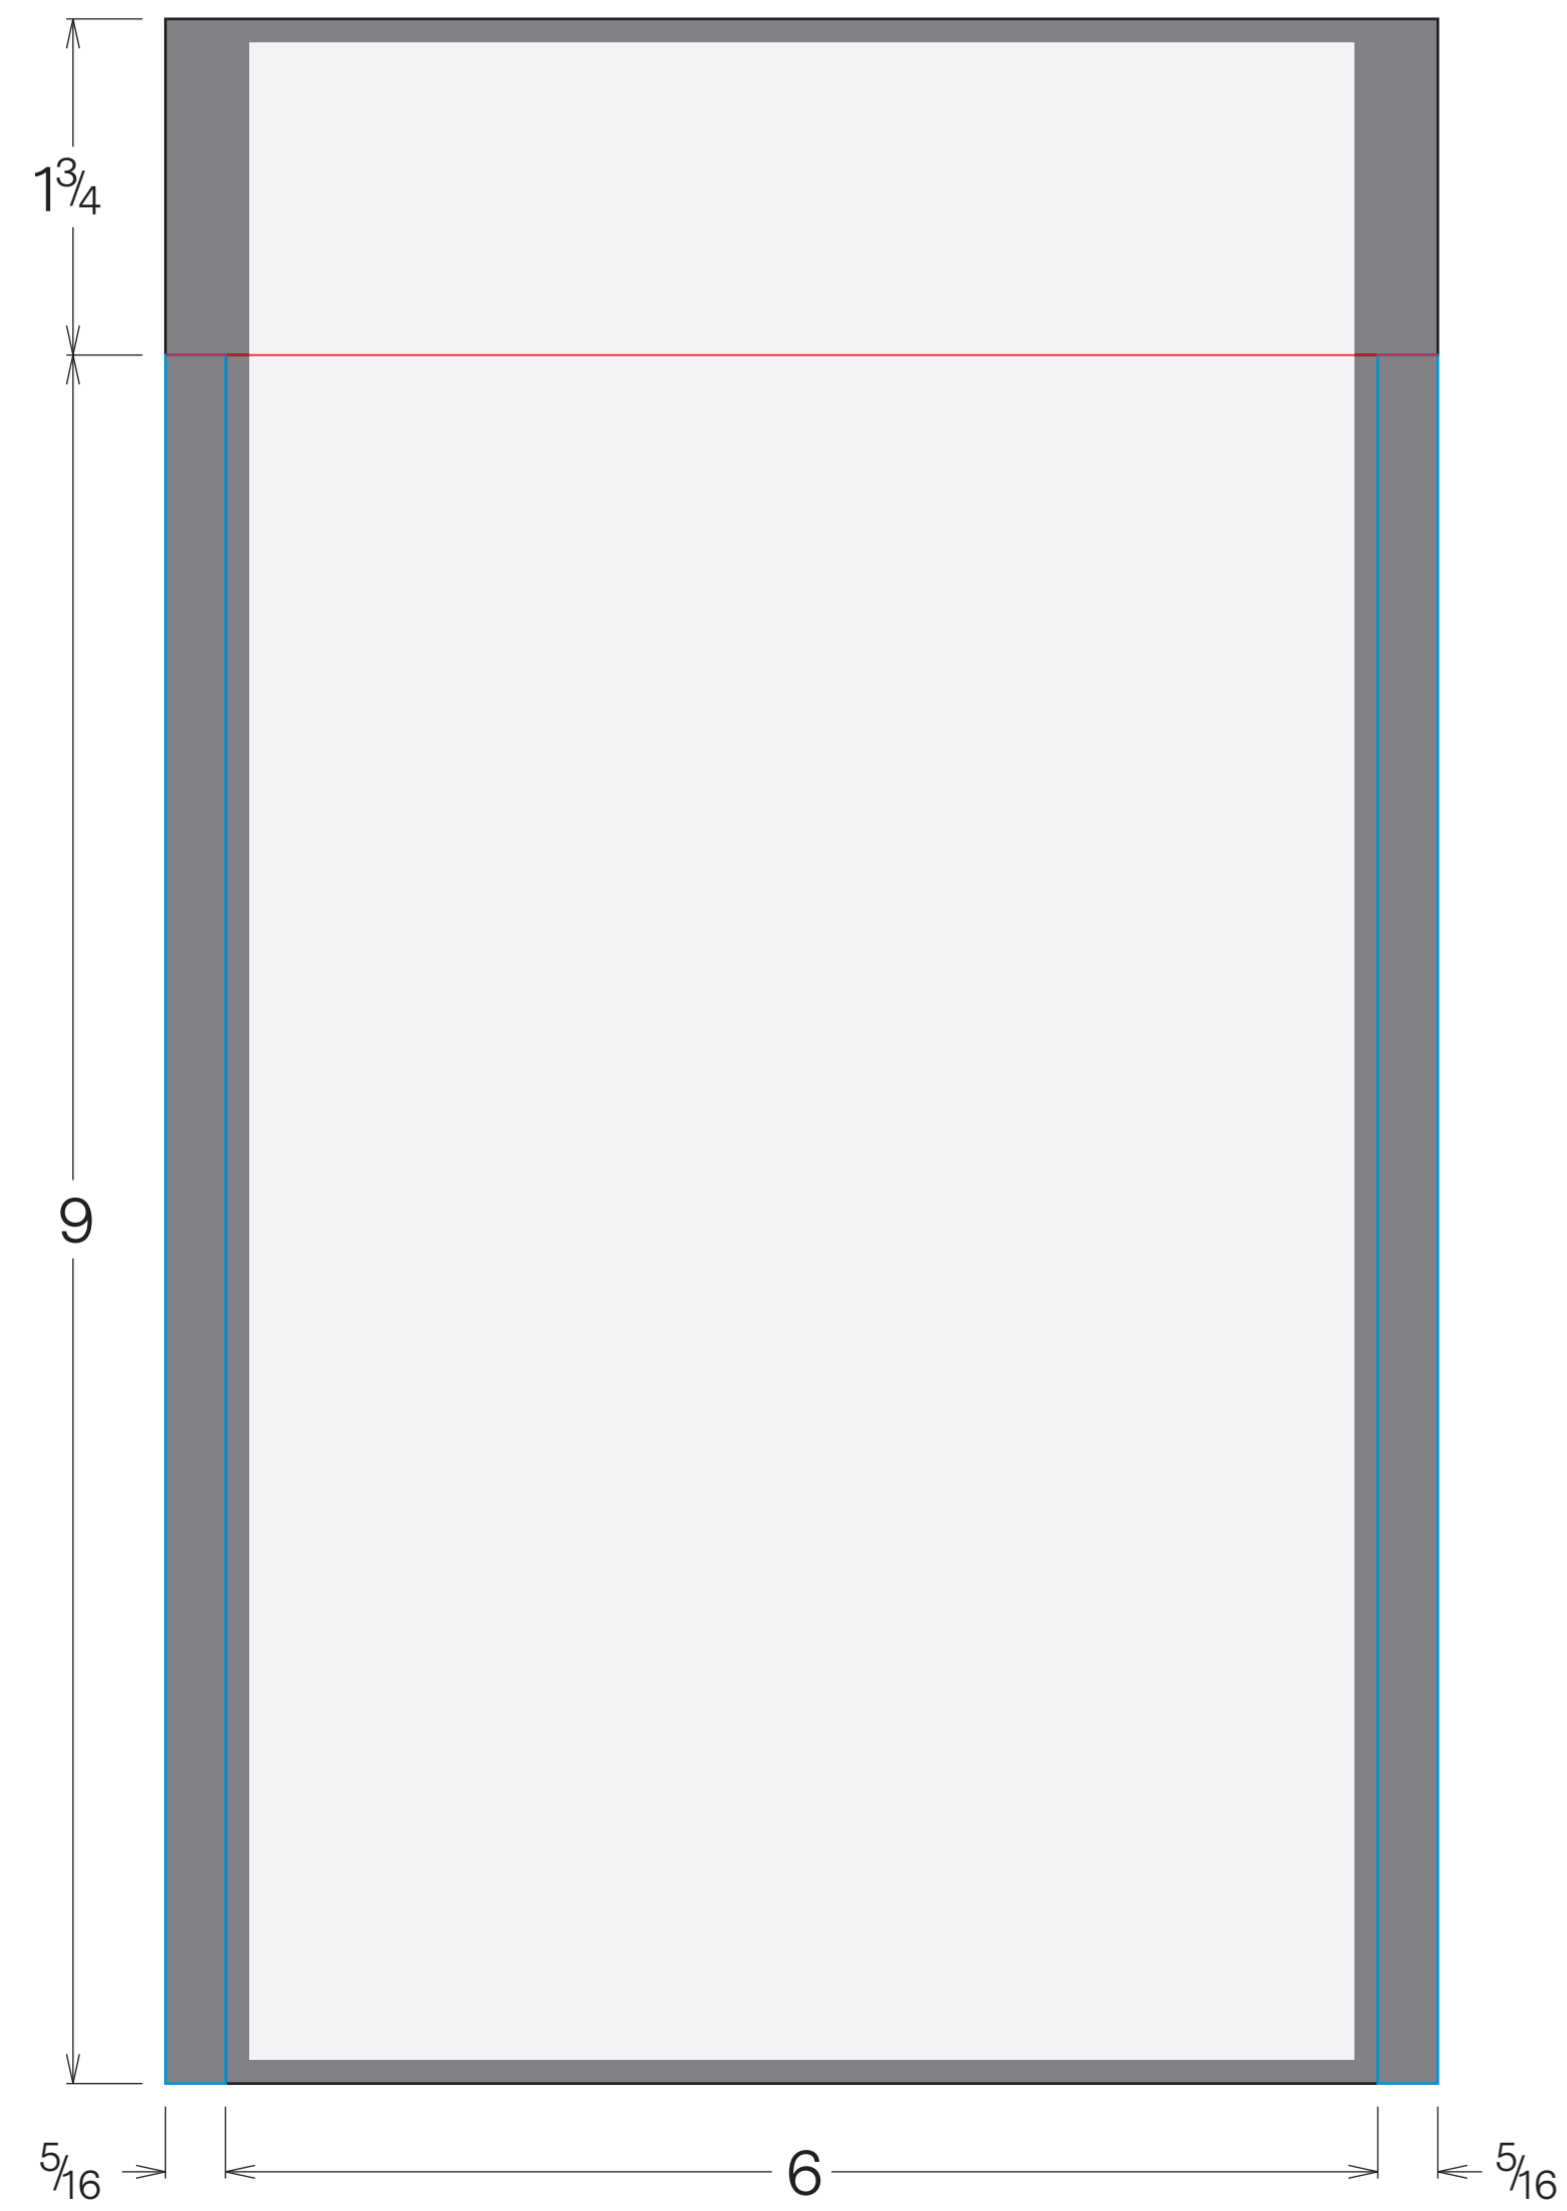

Product  
Soft Shell Poly Bubble Mailer  
6" x 9" (internal dimensions)

For help with dielines  
[lumi.com/guides/dielines](https://lumi.com/guides/dielines)

Seam

Cut

Fold

Adhesive Strip

Unprintable Area

Printable Area

FRONT

BACK