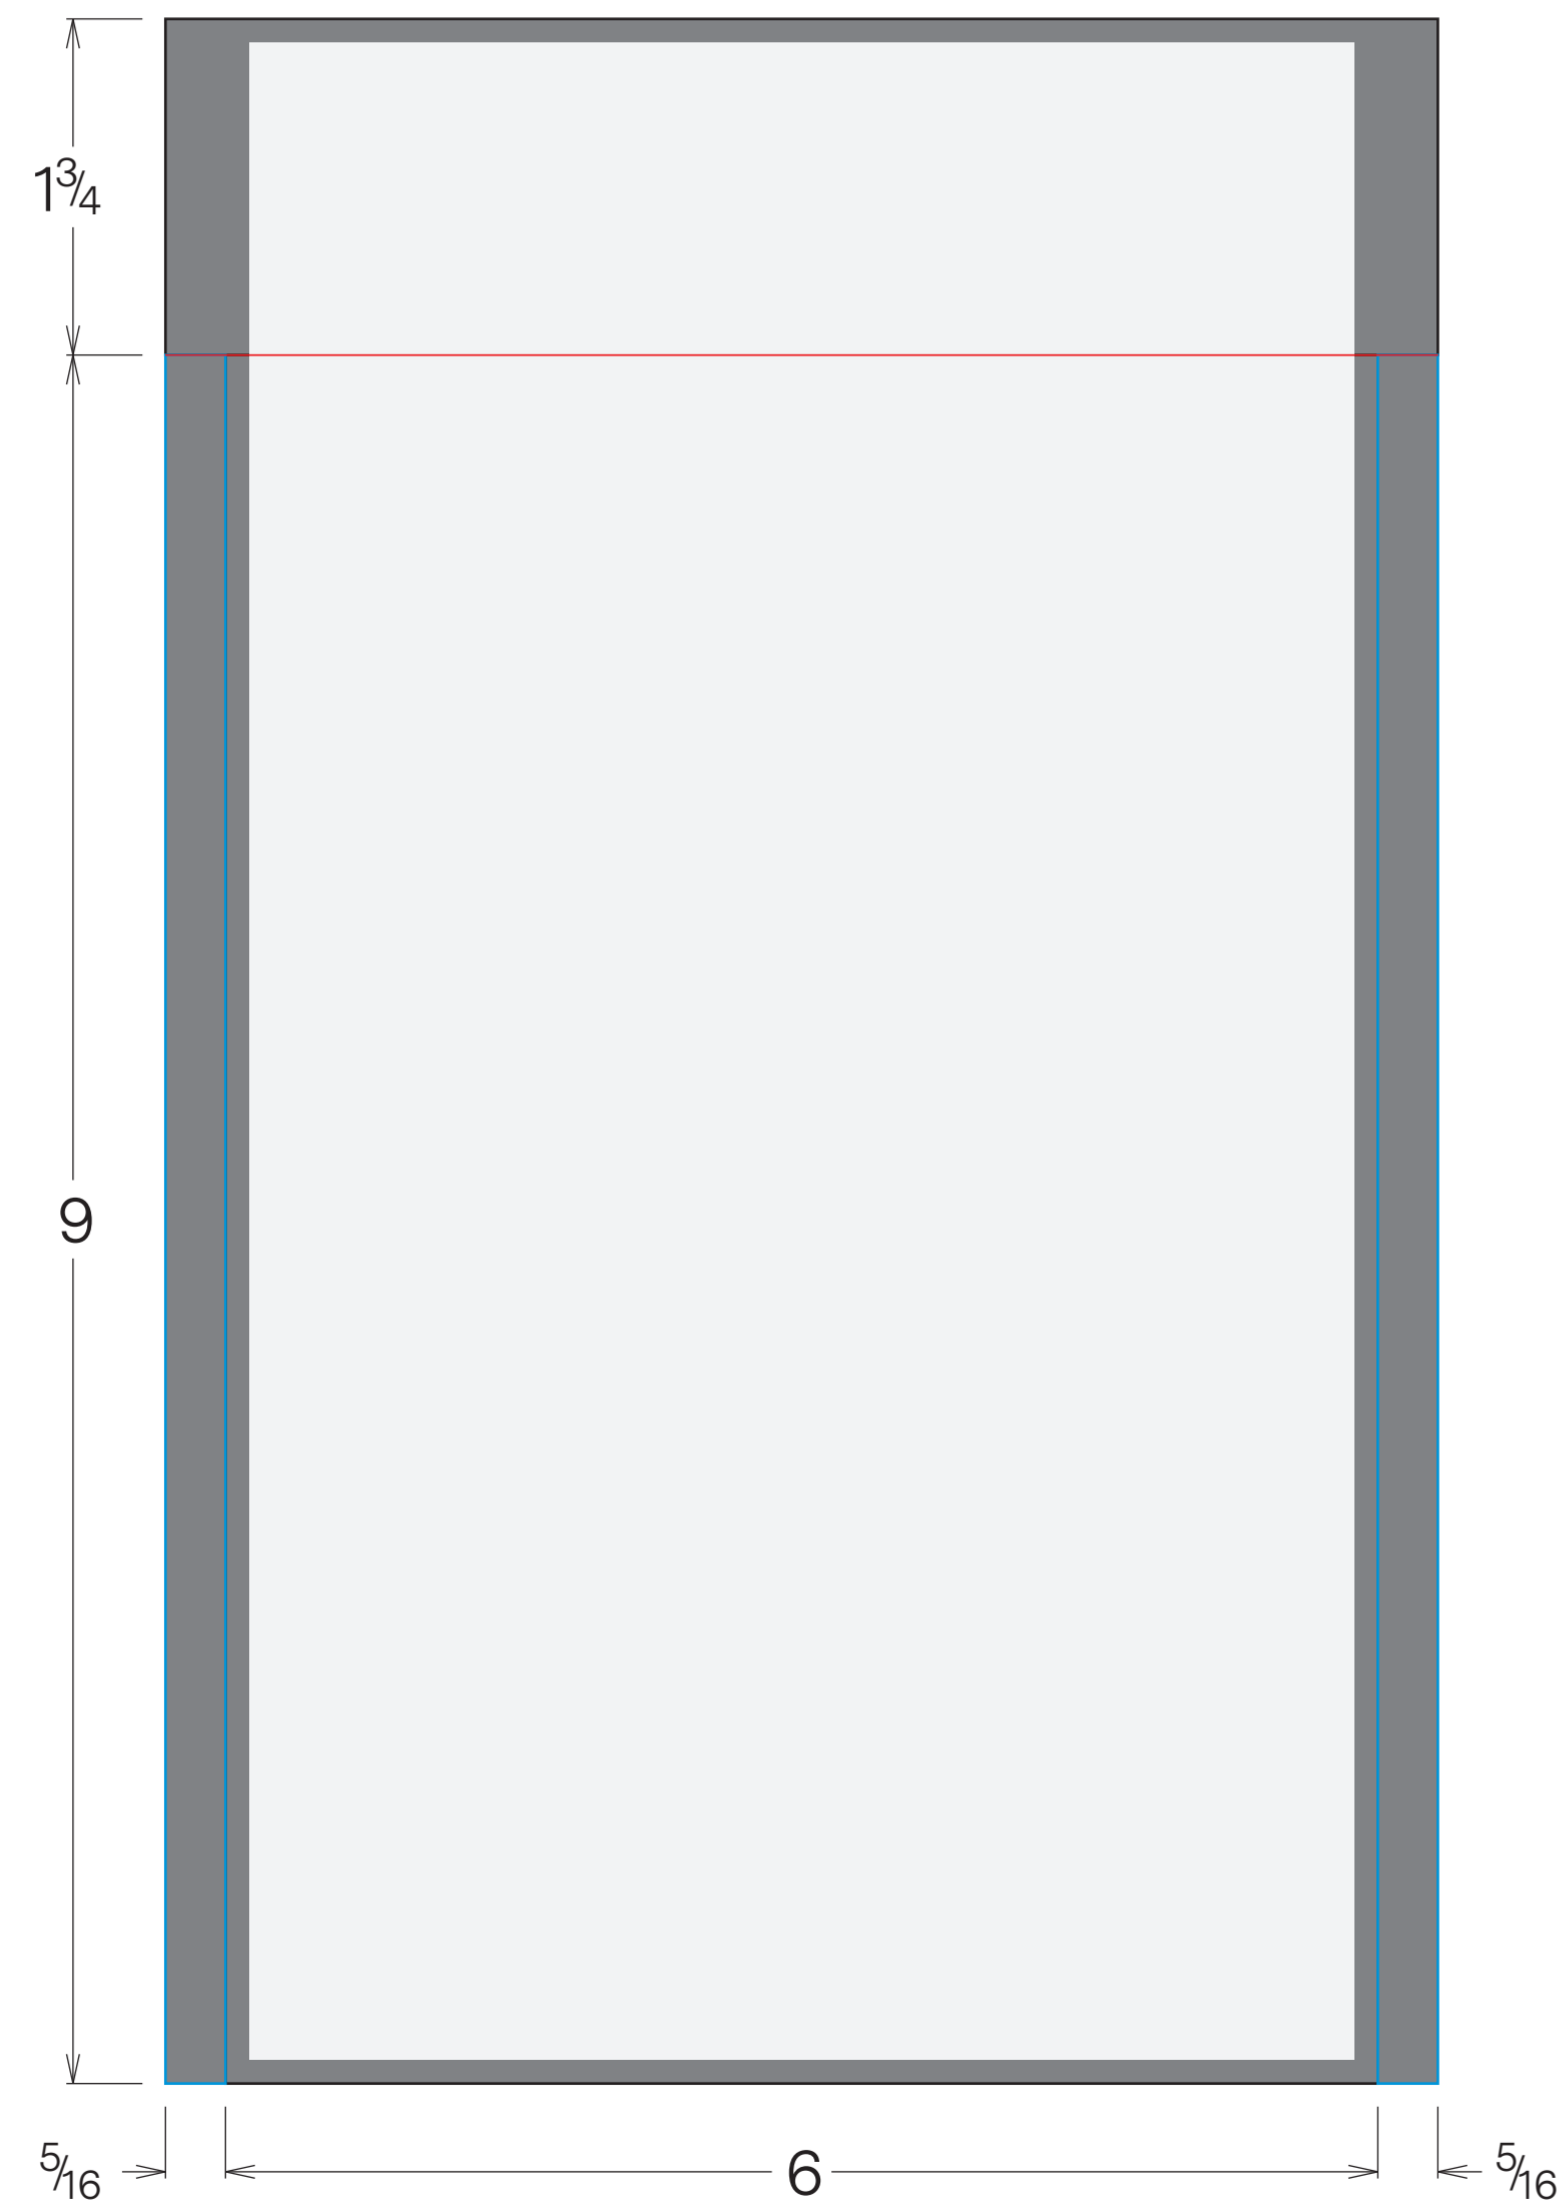

Product
Hard Shell Poly Bubble Mailer
6" x 9" (internal dimensions)

For help with dielines
lumi.com/guides/dielines

Seam

Cut

Fold

Adhesive Strip

Unprintable Area

Printable Area

FRONT

BACK