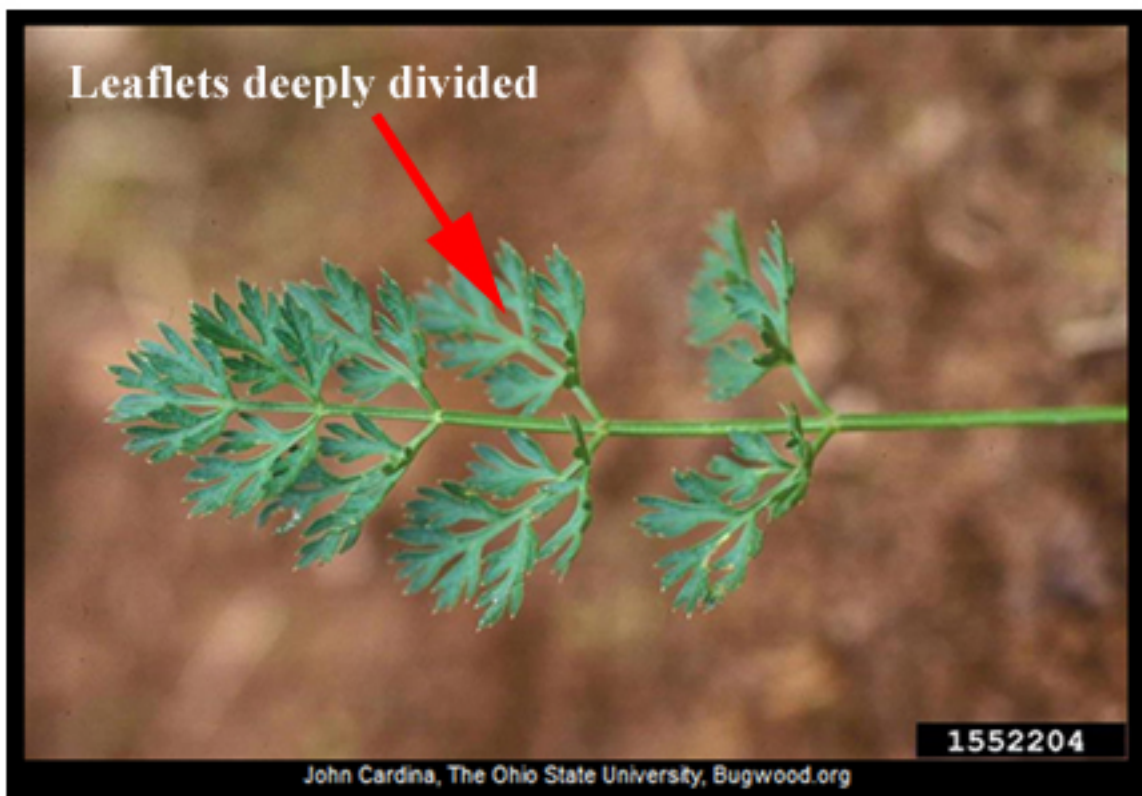

Wild Carrot

Daucus carota

Burnet Saxifrage

Pimpinella saxifraga

Plants look similar from a distance.

Flower umbel rounder/compact

Older flowers have a "birds nest" appearance

Bracts below flowers

Lacks leaf bracts below flowers

No "birds nest" in older flowers

Flower umbels less rounded and compact

Wild Carrot has more rounded/compact flower umbels and distinct leaf bracts that fold-up around the flower as it matures forming a "birds nest"

Leaflets deeply divided

John Cardina, The Ohio State University, Bugwood.org

Wild Carrot leaflets are more deeply lobed and resemble a garden carrot leaf

Main leaflets are broader and not deeply divided

Burnet saxifrage leaflets are less deeply divided and more broad than wild carrot.