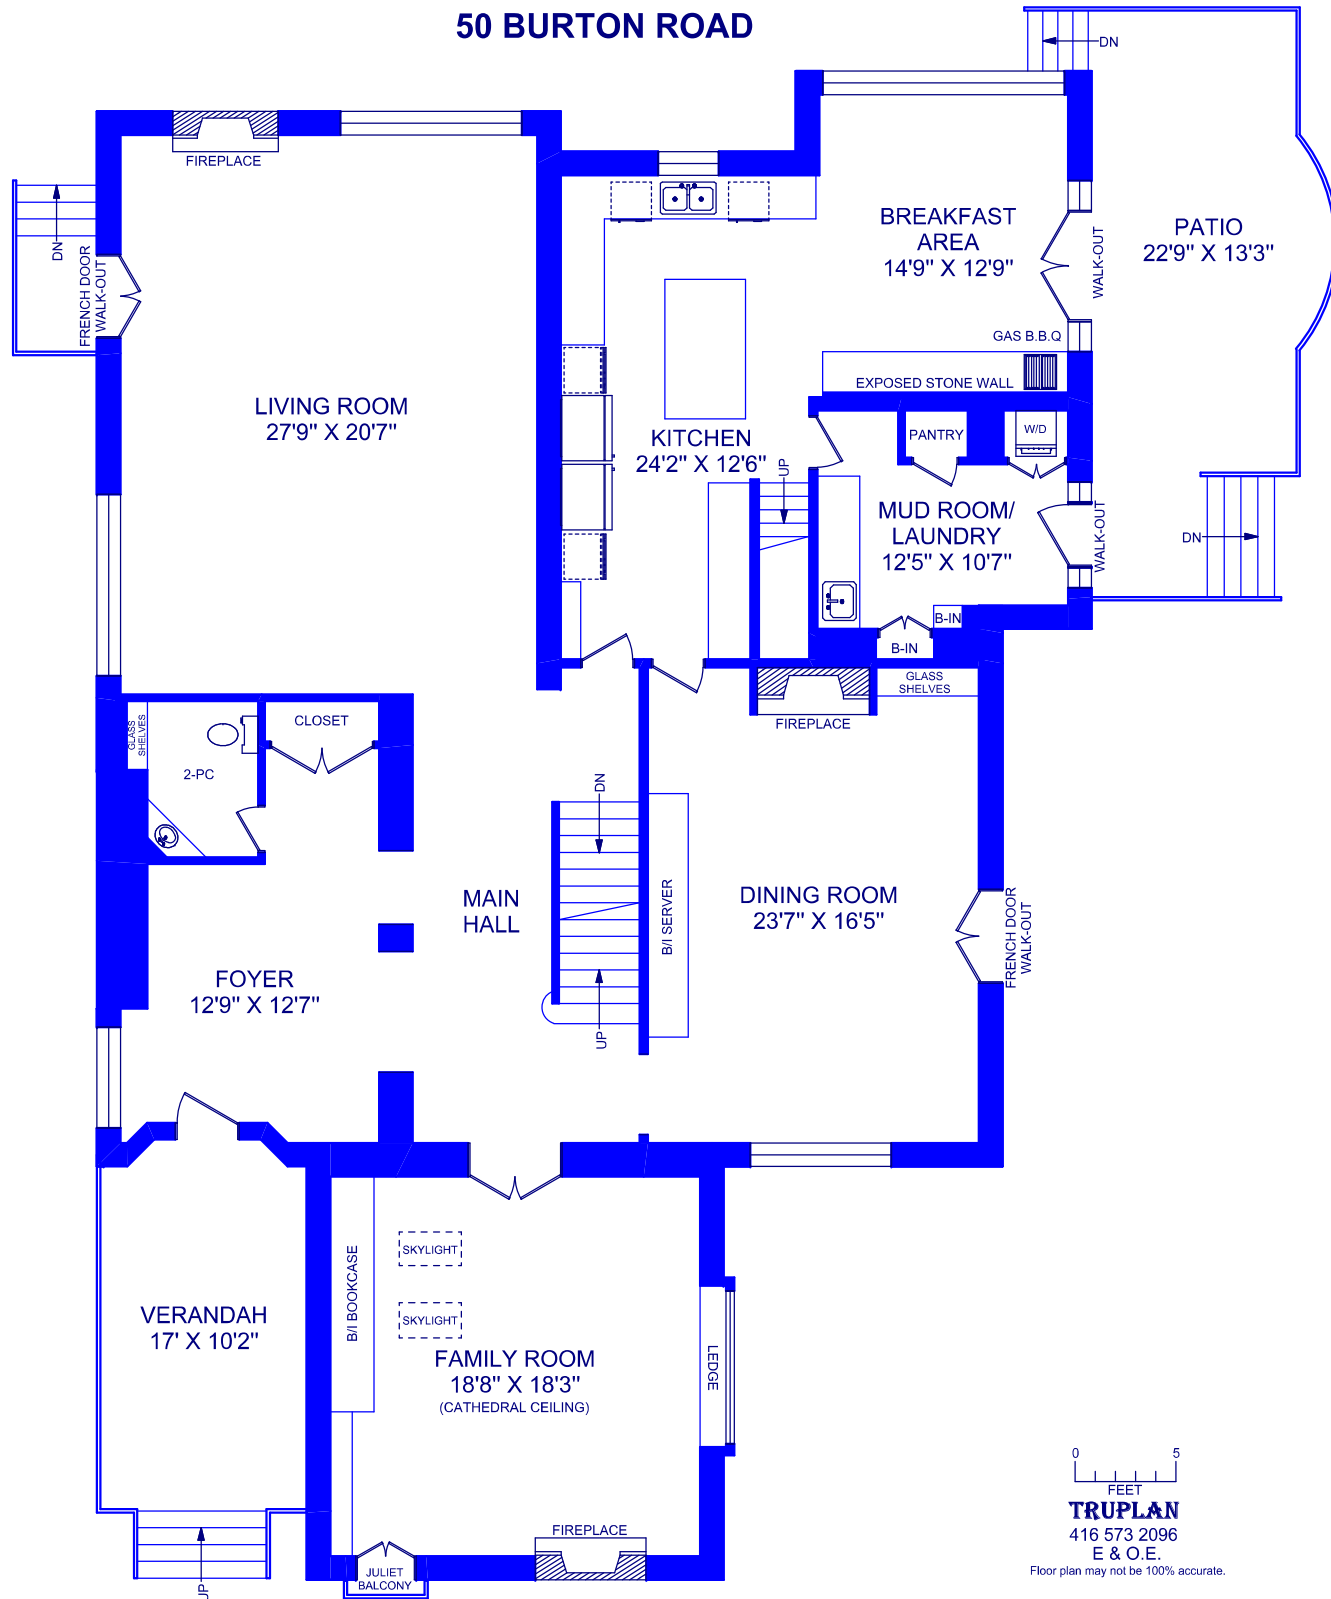

50 BURTON ROAD

**MAIN FLOOR**  
**2928 SQUARE FEET**

**TRUPLAN**  
416 573 2096  
E & O.E.

Floor plan may not be 100% accurate.