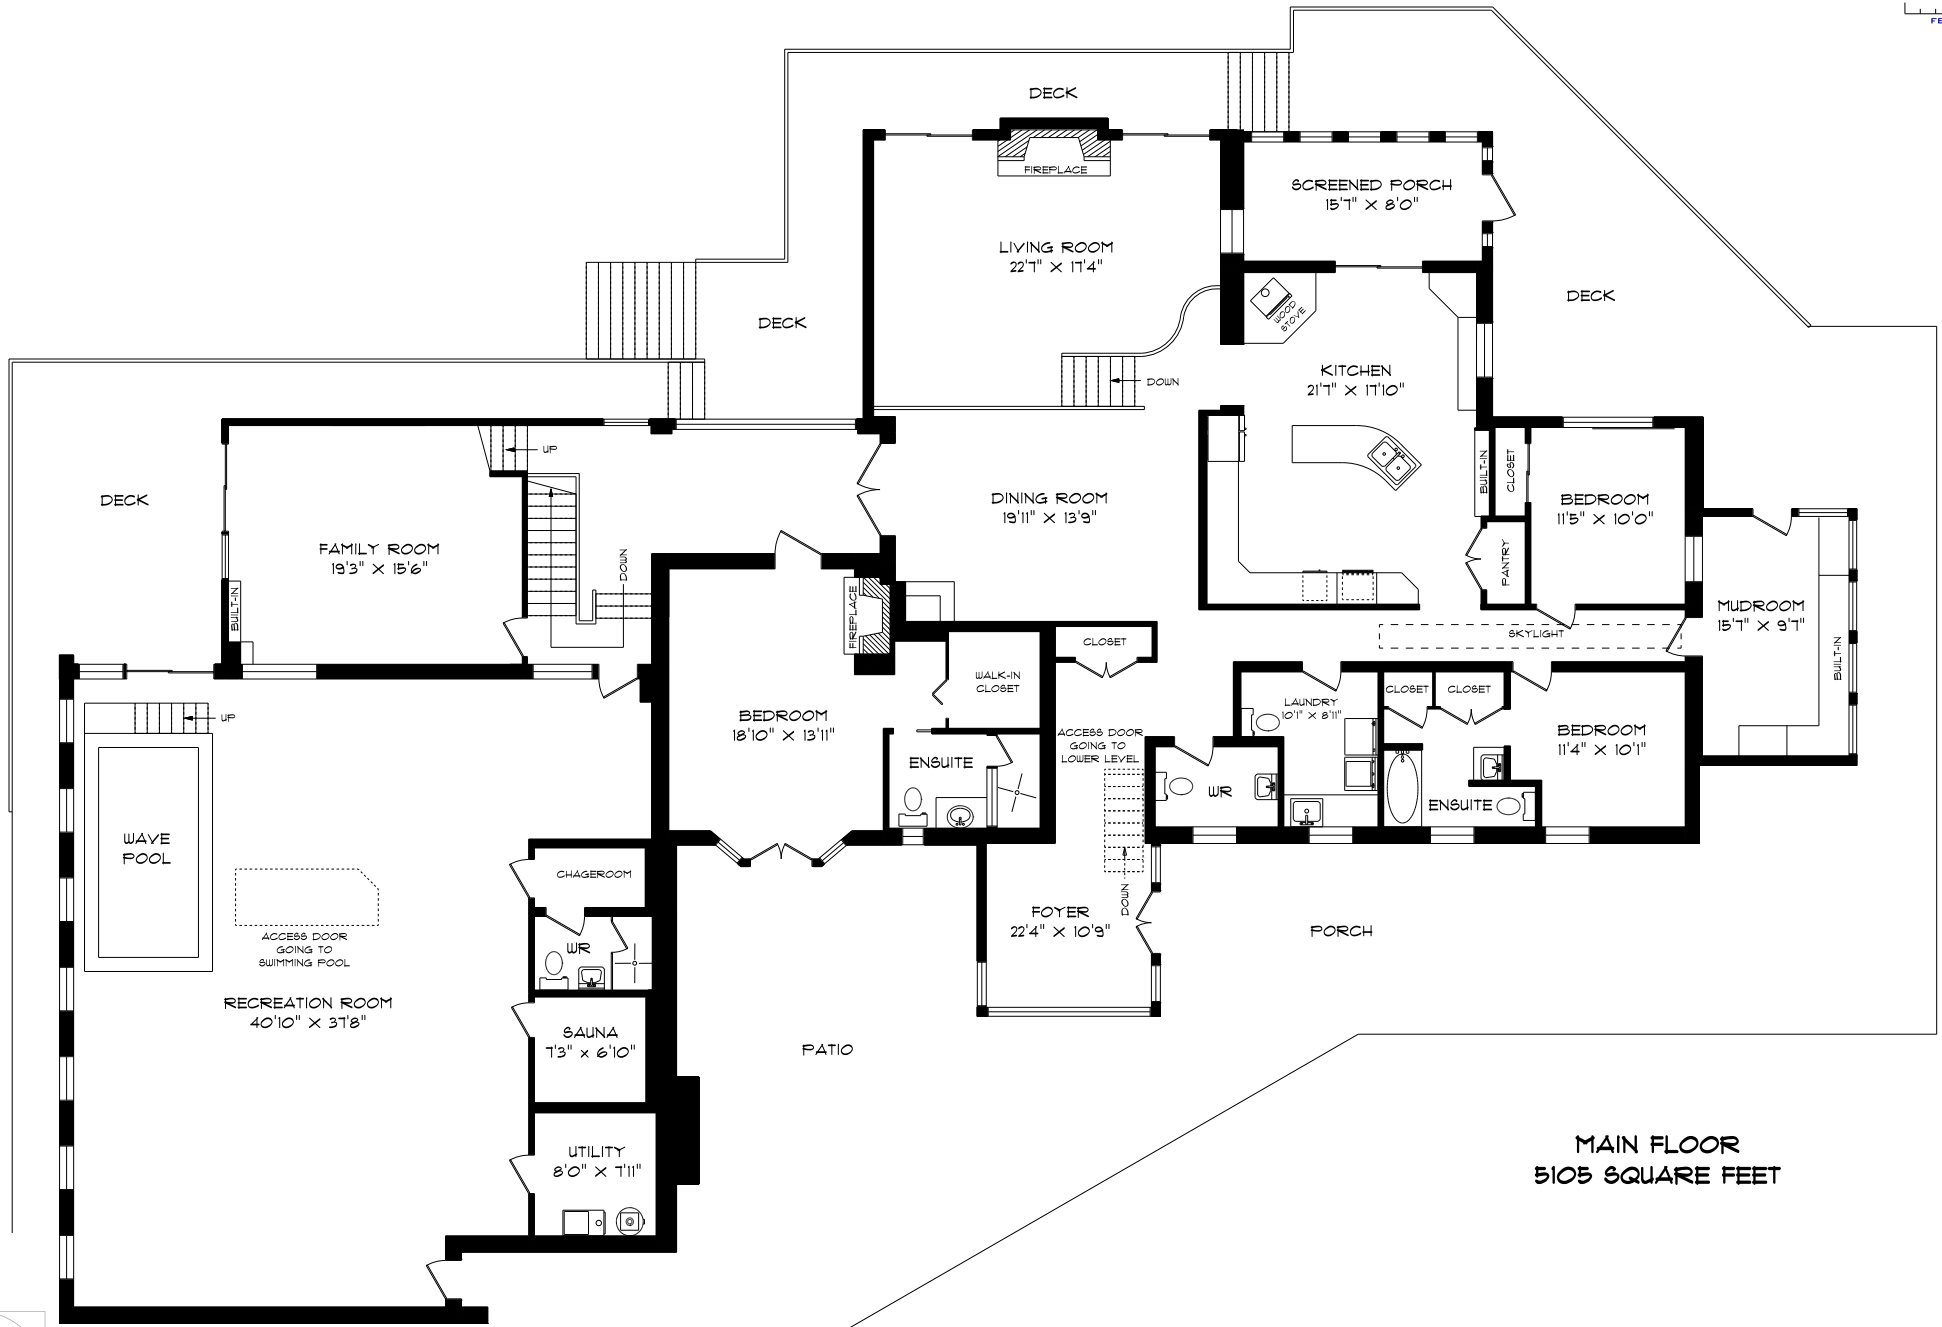

17085 JANE STREET

MAIN FLOOR
5105 SQUARE FEET

PHONE 905-271-7010
FAX 905-271-4468
PLANS@PLANITMEASURING.COM

MEASURED ON JULY 19, 2010
ROOM SIZES SHOULD BE CONSIDERED APPROXIMATE
SINCE MEASUREMENTS ARE SUBJECT TO CERTIFICATION.
E & OE.

© 2010 PLANIT MEASURING